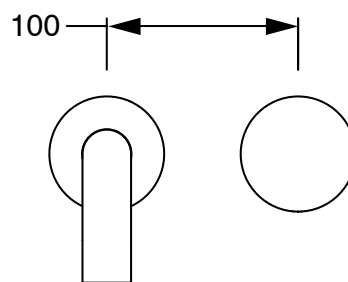

SUSSEX

Sussex Pure Progressive Wall Bath Mixer Tap System 200mm with Cirque Textured Handle Brushed Gunmetal 2224688

SPECIFICATIONS

Recommended Use	Residential;Commercial
Colour Finish	Brushed Gunmetal
Primary Material	DR Brass
Recommended Pressure Range	150 - 500 kPa as per AS3500
Max Continuous Working Temperature (deg C)	65
Min Continuous Working Temperature (deg C)	1

WARRANTY

Residential Use (Years)	40
Commercial Use (Years)	10

Please refer to Sussex Warranty page for full Terms and Conditions

Dimensions are nominal measurements only.

CLEANING RECOMMENDATIONS:

We recommend the use of soapy water or approved cleaners. This product should not be cleaned with abrasive materials. Damage caused by any improper treatment is not covered by the product warranty. Refer to Warranty Conditions

Disclaimer: Products in this specification manual must by regulation be installed by licensed and registered trade people. The manufacturer/distributor reserves the right to vary specifications or delete models from their range without prior notification. Dimensions are nominal measurements only. Dimensions and set-outs listed are correct at time of publication however the manufacturer/distributor takes no responsibility for printing errors.

Published 10/04/2026

To see the complete Sussex range go to
www.reece.com.au