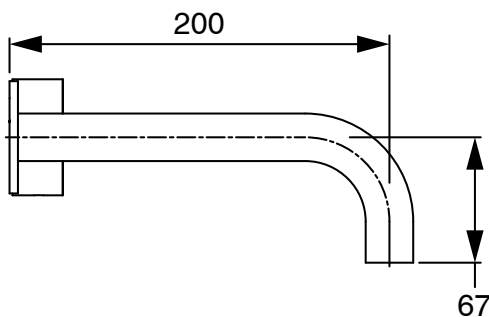

SUSSEX

Sussex Pure Progressive Wall Bath Mixer Tap System 200mm with Cirque Textured Handle Brushed Gunmetal 2224688

SPECIFICATIONS

Recommended Use	Residential;Commercial
Colour Finish	Brushed Gunmetal
Primary Material	DR Brass
Recommended Pressure Range	150 - 500 kPa as per AS3500
Max Continuous Working Temperature (deg C)	65
Min Continuous Working Temperature (deg C)	1

WARRANTY

Residential Use (Years)	40
Commercial Use (Years)	10

Please refer to Sussex Warranty page for full Terms and Conditions

Dimensions are nominal measurements only.

CLEANING RECOMMENDATIONS:

We recommend the use of soapy water or approved cleaners. This product should not be cleaned with abrasive materials. Damage caused by any improper treatment is not covered by the product warranty. Refer to Warranty Conditions

Disclaimer: Products in this specification manual must by regulation be installed by licensed and registered trade people. The manufacturer/distributor reserves the right to vary specifications or delete models from their range without prior notification. Dimensions are nominal measurements only. Dimensions and set-outs listed are correct at time of publication however the manufacturer/distributor takes no responsibility for printing errors.

Published 10/04/2026

To see the complete Sussex range go to
www.reece.com.au