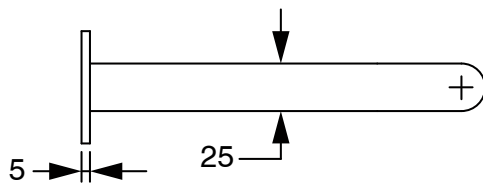

SUSSEX

Sussex Pure Progressive Wall Bath Mixer Tap System 200mm with Cirque Textured Handle Brushed Gunmetal 2224688

SPECIFICATIONS

Recommended Use	Residential;Commercial
Colour Finish	Brushed Gunmetal
Primary Material	DR Brass
Recommended Pressure Range	150 - 500 kPa as per AS3500
Max Continuous Working Temperature (deg C)	65
Min Continuous Working Temperature (deg C)	1

WARRANTY

Residential Use (Years)	40
Commercial Use (Years)	10

Please refer to Sussex Warranty page for full Terms and Conditions

Dimensions are nominal measurements only.

CLEANING RECOMMENDATIONS:

We recommend the use of soapy water or approved cleaners. This product should not be cleaned with abrasive materials. Damage caused by any improper treatment is not covered by the product warranty. Refer to Warranty Conditions

Disclaimer: Products in this specification manual must by regulation be installed by licensed and registered trade people. The manufacturer/distributor reserves the right to vary specifications or delete models from their range without prior notification. Dimensions are nominal measurements only. Dimensions and set-outs listed are correct at time of publication however the manufacturer/distributor takes no responsibility for printing errors.

Published 10/04/2026

To see the complete Sussex range go to
www.reece.com.au