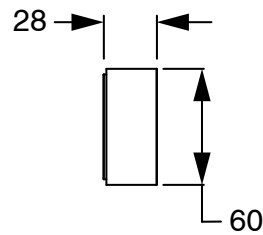

SUSSEX

Sussex Pure Progressive Wall Bath Mixer Tap System 200mm with Cirque Textured Handle Brushed Gunmetal 2224688

SPECIFICATIONS

Recommended Use	Residential;Commercial
Colour Finish	Brushed Gunmetal
Primary Material	DR Brass
Recommended Pressure Range	150 - 500 kPa as per AS3500
Max Continuous Working Temperature (deg C)	65
Min Continuous Working Temperature (deg C)	1

WARRANTY

Residential Use (Years)	40
Commercial Use (Years)	10

Please refer to Sussex Warranty page for full Terms and Conditions

Dimensions are nominal measurements only.

CLEANING RECOMMENDATIONS:

We recommend the use of soapy water or approved cleaners. This product should not be cleaned with abrasive materials. Damage caused by any improper treatment is not covered by the product warranty. Refer to Warranty Conditions

Disclaimer: Products in this specification manual must by regulation be installed by licensed and registered trade people. The manufacturer/distributor reserves the right to vary specifications or delete models from their range without prior notification. Dimensions are nominal measurements only. Dimensions and set-outs listed are correct at time of publication however the manufacturer/distributor takes no responsibility for printing errors.

Published 10/04/2026

To see the complete Sussex range go to
www.reece.com.au