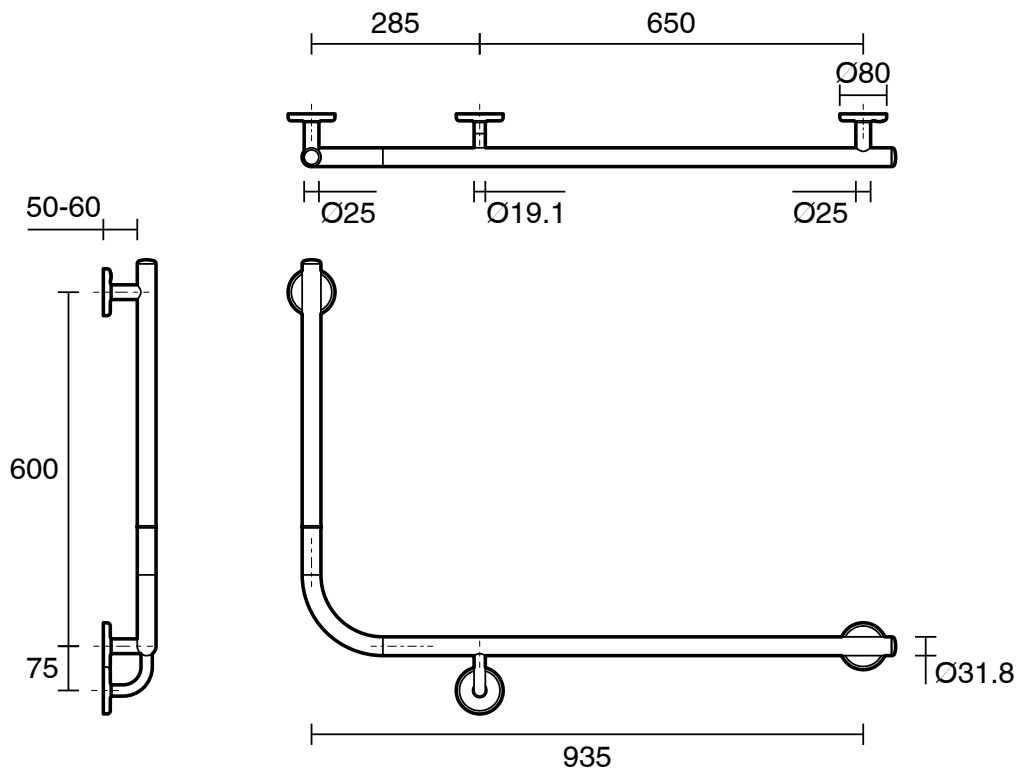

mizu

Mizu Drift 935 x 600 x 90 Degree Accessible Toilet Grab Rail Modular Right Hand Polished Stainless Steel

2266546

SPECIFICATIONS

Recommended Use	Residential;Commercial
Colour Finish	Polished Stainless Steel
Primary Material	Stainless Steel

WARRANTY

Residential & Commercial Use (Years)	25
Spare Parts & Labour (Years)	1

Please refer to Mizu Warranty page for full Terms and Conditions

Dimensions are nominal measurements only.

CLEANING RECOMMENDATIONS:

We recommend the use of soapy water or approved cleaners. This product should not be cleaned with abrasive materials. Damage caused by any improper treatment is not covered by the product warranty. Refer to Warranty Conditions

Disclaimer: Products in this specification manual must by regulation be installed by licensed and registered trade people. The manufacturer/distributor reserves the right to vary specifications or delete models from their range without prior notification. Dimensions are nominal measurements only. Dimensions and set-outs listed are correct at time of publication however the manufacturer/distributor takes no responsibility for printing errors.

Published 01/04/2026

To see the complete Mizu range go to www.reece.com.au