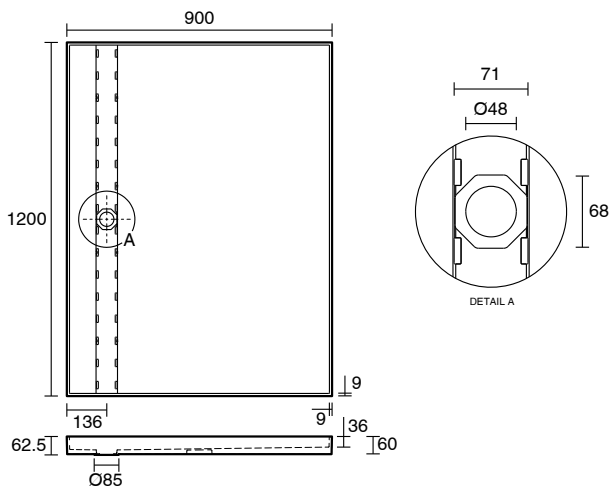

Posh Solus Tile Over Shower Tray with 1160mm Long Rear Stainless Steel Tile Insert Channel Suits Tiles 9mm and up (For 2 Wall / Corner Install) 1200mm x 900mm

9512256

SPECIFICATIONS

Recommended Use	Residential;Commercial
Shower Base Colour	Grey
Shower Base Material	SMC
Shower Grate Material	Stainless Steel (316 Grade)
Waste Position	Centre Rear
Shower Base Waste Size	50 mm
Weight of Shower Base	22 kg
Usage	Corner Install

WARRANTY

Residential & Commercial Use (Years)	7
Spare Parts & Labour (Years)	1

Please refer to Posh Warranty Page for full Terms and Conditions

Dimensions are nominal measurements only.

CLEANING RECOMMENDATIONS:

We recommend the use of soapy water or approved cleaners. This product should not be cleaned with abrasive materials. Damage caused by any improper treatment is not covered by the product warranty. Refer to Warranty Conditions

Disclaimer: Products in this specification manual must by regulation be installed by licensed and registered trade people. The manufacturer/distributor reserves the right to vary specifications or delete models from their range without prior notification. Dimensions are nominal measurements only. Dimensions and set-outs listed are correct at time of publication however the manufacturer/distributor takes no responsibility for printing errors.

Published 01/04/2026

To see the complete Posh range go to
www.reece.com.au