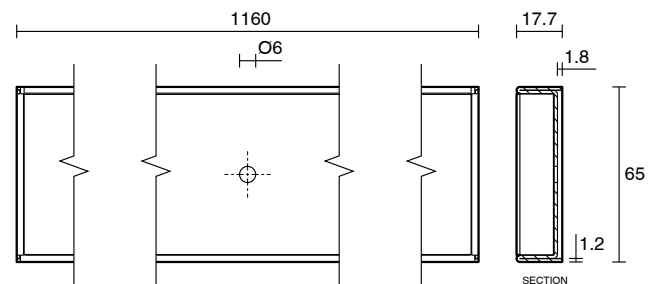

Posh Solus Tile Over Shower Tray with 1160mm Long Rear Stainless Steel Tile Insert Channel Suits Tiles 9mm and up (For 2 Wall / Corner Install) 1200mm x 900mm

9512256

SPECIFICATIONS

Recommended Use	Residential;Commercial
Shower Base Colour	Grey
Shower Base Material	SMC
Shower Grate Material	Stainless Steel (316 Grade)
Waste Position	Centre Rear
Shower Base Waste Size	50 mm
Weight of Shower Base	22 kg
Usage	Corner Install

WARRANTY

Residential & Commercial Use (Years)	7
Spare Parts & Labour (Years)	1

Please refer to Posh Warranty Page for full Terms and Conditions

Dimensions are nominal measurements only.

CLEANING RECOMMENDATIONS:

We recommend the use of soapy water or approved cleaners. This product should not be cleaned with abrasive materials. Damage caused by any improper treatment is not covered by the product warranty. Refer to Warranty Conditions

Disclaimer: Products in this specification manual must by regulation be installed by licensed and registered trade people. The manufacturer/distributor reserves the right to vary specifications or delete models from their range without prior notification. Dimensions are nominal measurements only. Dimensions and set-outs listed are correct at time of publication however the manufacturer/distributor takes no responsibility for printing errors.

Published 01/04/2026

To see the complete Posh range go to
www.reece.com.au