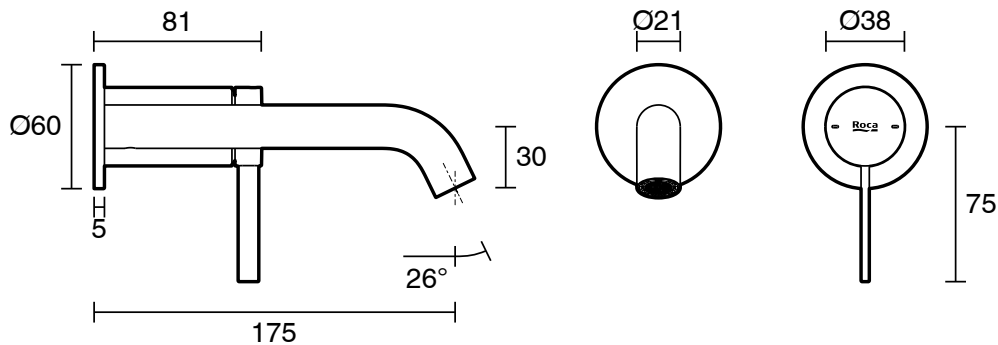

Roca Ona Wall Basin/Bath Mixer Tap Set Trimset Brushed Nickel (6 Star) Lead Free

13705

SPECIFICATIONS

Recommended Use	Residential;Commercial
Colour Finish	Brushed Nickel
Primary Material	Lead Free Brass
Recommended Pressure Range	150 - 500 kPa as per AS3500
Max Continuous Working Temperature (deg C)	65
Min Continuous Working Temperature (deg C)	5

WARRANTY

Residential & Commercial Use (Years)	25
Spare Parts & Labour (Years)	1

Please refer to Roca Warranty page for full Terms and Conditions