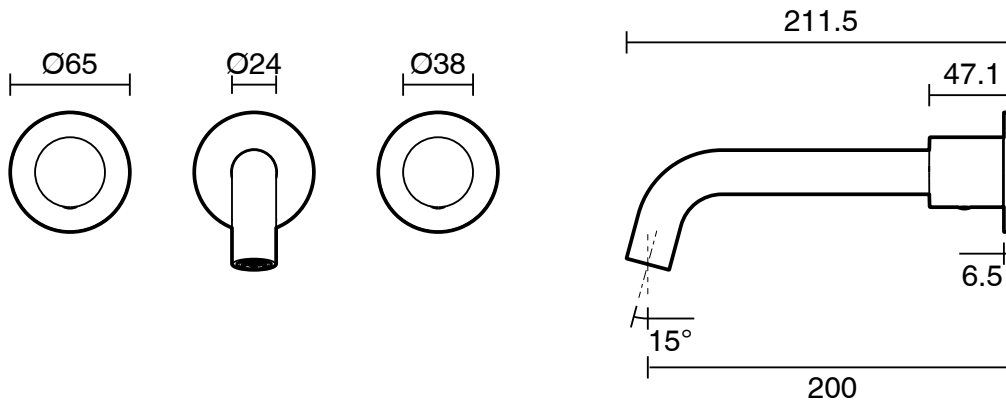

mizu

Mizu Drift Dial Wall Basin/Bath Set 200mm Matte Black (6 Star) Lead Free

34615

SPECIFICATIONS	
Recommended Use	Residential;Commercial
Colour Finish	Matte Black
Primary Material	Lead Free Brass
Recommended Pressure Range	150 - 500 kPa as per AS3500
Max Continuous Working Temperature (deg C)	65
Min Continuous Working Temperature (deg C)	5
WARRANTY	
Residential & Commercial Use (Years)	25
Spare Parts & Labour (Years)	1
<i>Please refer to Mizu Warranty page for full Terms and Conditions</i>	

Disclaimer: Products in this specification manual must by regulation be installed by licensed and registered trade people. The manufacturer/distributor reserves the right to vary specifications or delete models from their range without prior notification. Dimensions are nominal measurements only. Dimensions and set-outs listed are correct at time of publication however the manufacturer/distributor takes no responsibility for printing errors.