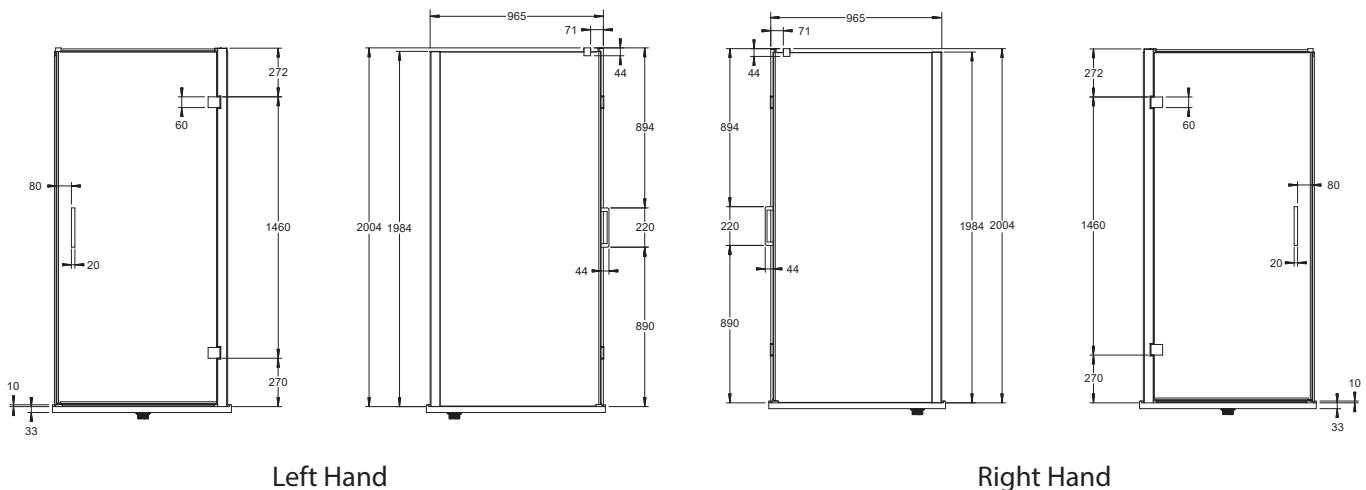

WARRANTY

Residential & Commercial Use (Years)	7
Spare Parts & Labour (Years)	1
<i>Please refer to Posh Warranty Page for full Terms and Conditions</i>