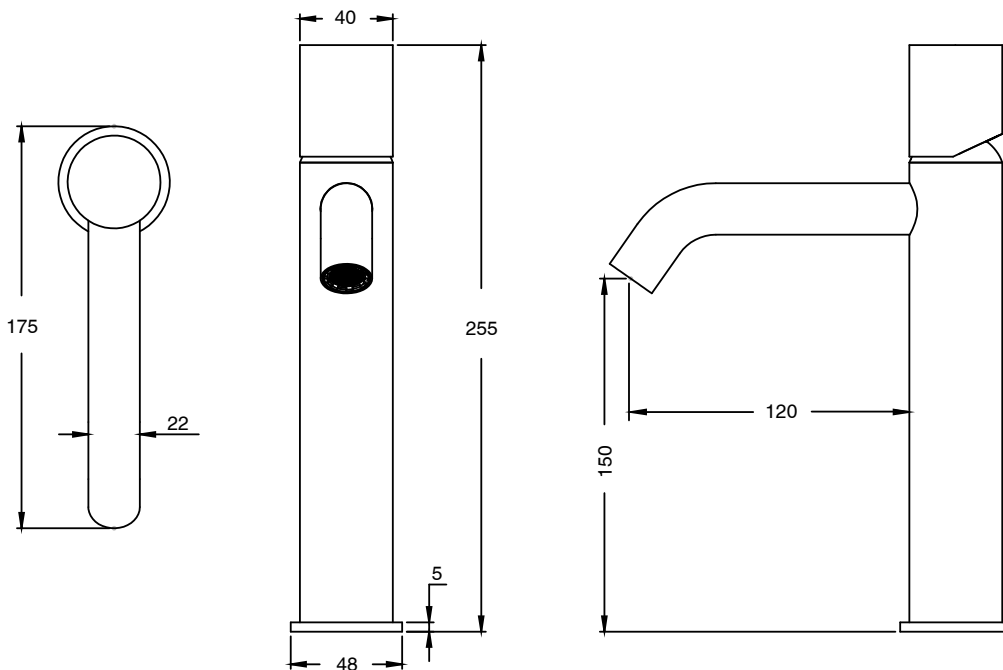

SUSSEX

**Sussex Pure Medium Height Basin Mixer Tap Curved Spout with Diamond Textured Handle
PVD Brushed Gunmetal (5 Star)
9511745**

SPECIFICATIONS	
Recommended Use	Residential;Commercial
Colour Finish	Brushed Smoke Gunmetal
Primary Material	DR Brass
Recommended Pressure Range	150 - 500 kPa as per AS3500
Max Continuous Working Temperature (deg C)	65
Min Continuous Working Temperature (deg C)	1
WARRANTY	
Residential Use (Years)	40
Commercial Use (Years)	10
<i>Please refer to Sussex Warranty page for full Terms and Conditions</i>	

Disclaimer: Products in this specification manual must by regulation be installed by licensed and registered trade people. The manufacturer/distributor reserves the right to vary specifications or delete models from their range without prior notification. Dimensions are nominal measurements only. Dimensions and set-outs listed are correct at time of publication however the manufacturer/distributor takes no responsibility for printing errors.