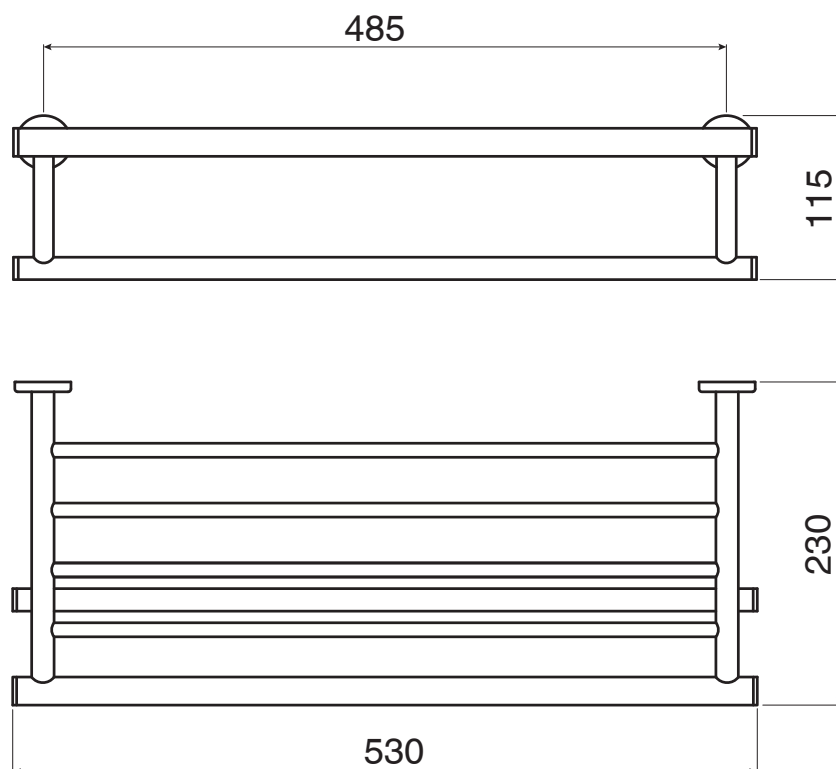

mizu

Mizu Drift Towel Rack 530mm Brushed Nickel

9508234

SPECIFICATIONS

Recommended Use	Residential;Commercial
Colour Finish	Brushed Nickel
Primary Material	Brass

WARRANTY

Residential & Commercial Use (Years)	25
Spare Parts & Labour (Years)	1

Please refer to Mizu Warranty page for full Terms and Conditions

Dimensions are nominal measurements only.

CLEANING RECOMMENDATIONS:

We recommend the use of soapy water or approved cleaners. This product should not be cleaned with abrasive materials. Damage caused by any improper treatment is not covered by the product warranty. Refer to Warranty Conditions

Disclaimer: Products in this specification manual must by regulation be installed by licensed and registered trade people. The manufacturer/distributor reserves the right to vary specifications or delete models from their range without prior notification. Dimensions are nominal measurements only. Dimensions and set-outs listed are correct at time of publication however the manufacturer/distributor takes no responsibility for printing errors.

Published 01/04/2026

To see the complete Mizu range go to www.reece.com.au