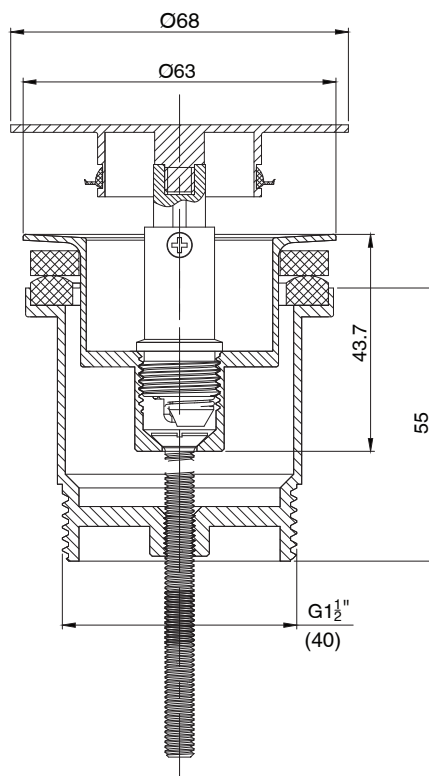

mizu

Mizu Drift Universal 40mm Flat Pop Up Plug & Waste Chrome

2263198

SPECIFICATIONS

Recommended Use	Residential;Commercial
Colour Finish	Polished Chrome
Primary Material	DR Brass

WARRANTY

Parts Replacement Only - excludes labour costs (Years) 1

Please refer to Mizu Warranty page for full Terms and Conditions

Dimensions are nominal measurements only.

CLEANING RECOMMENDATIONS:

We recommend the use of soapy water or approved cleaners. This product should not be cleaned with abrasive materials. Damage caused by any improper treatment is not covered by the product warranty. Refer to Warranty Conditions

Disclaimer: Products in this specification manual must by regulation be installed by licensed and registered trade people. The manufacturer/distributor reserves the right to vary specifications or delete models from their range without prior notification. Dimensions are nominal measurements only. Dimensions and set-outs listed are correct at time of publication however the manufacturer/distributor takes no responsibility for printing errors.

Published 01/04/2026

To see the complete Mizu range go to
www.reece.com.au