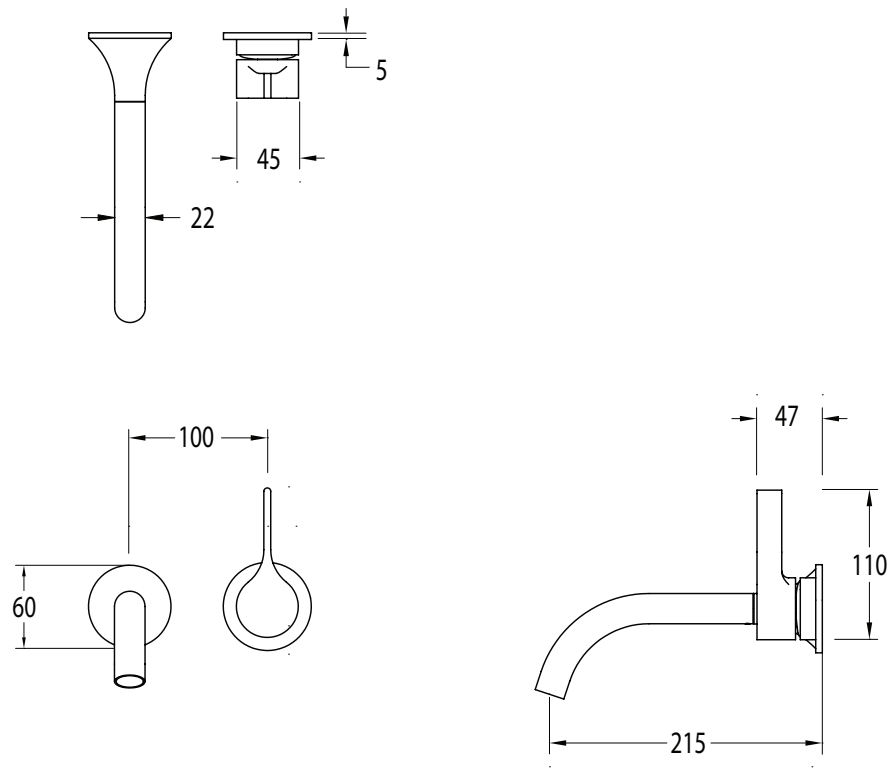

SUSSEX

Sussex Oria Wall Basin Mixer Outlet System with 215mm Outlet Chrome (5 Star) Lead Free

39674

SPECIFICATIONS	
Recommended Use	Residential;Commercial
Colour Finish	Polished Chrome
Primary Material	Lead Free Brass
Recommended Pressure Range	150 - 500 kPa as per AS3500
Max Continuous Working Temperature (deg C)	65
Min Continuous Working Temperature (deg C)	1
WARRANTY	
Residential Use (Years)	40
Commercial Use (Years)	10
<i>Please refer to Sussex Warranty page for full Terms and Conditions</i>	

Disclaimer: Products in this specification manual must by regulation be installed by licensed and registered trade people. The manufacturer/distributor reserves the right to vary specifications or delete models from their range without prior notification. Dimensions are nominal measurements only. Dimensions and set-outs listed are correct at time of publication however the manufacturer/distributor takes no responsibility for printing errors.
Published 30/04/2026