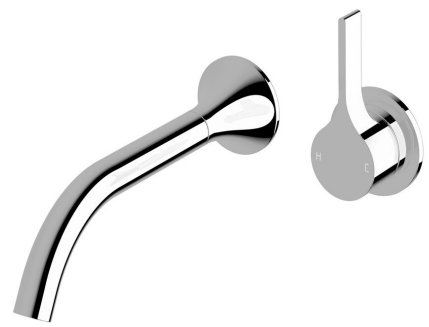

SUSSEX

Sussex Oria Wall Basin Mixer Outlet System with 215mm Outlet Chrome (5 Star) Lead Free

39674

SPECIFICATIONS	
Recommended Use	Residential;Commercial
Colour Finish	Polished Chrome
Primary Material	Lead Free Brass
Recommended Pressure Range	150 - 500 kPa as per AS3500
Max Continuous Working Temperature (deg C)	65
Min Continuous Working Temperature (deg C)	1
WARRANTY	
Residential Use (Years)	40
Commercial Use (Years)	10
<i>Please refer to Sussex Warranty page for full Terms and Conditions</i>	