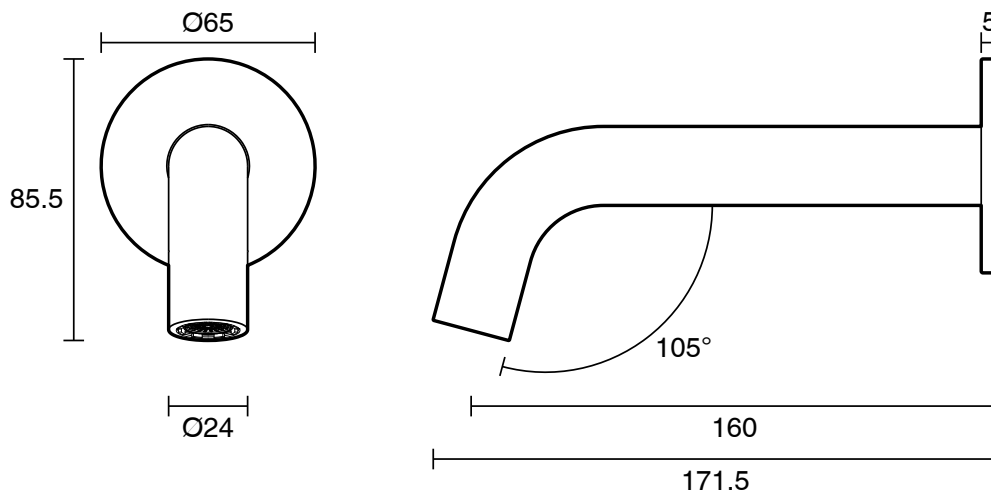

mizu

Mizu Drift Wall Basin/Bath Outlet Curve Spout 160mm Matte Black (6 Star) Lead Free

2267229

SPECIFICATIONS	
Recommended Use	Residential;Commercial
Colour Finish	Matte Black
Primary Material	Lead Free Brass
Recommended Pressure Range	150 - 500 kPa as per AS3500
Max Continuous Working Temperature (deg C)	65
Min Continuous Working Temperature (deg C)	5
WARRANTY	
Residential & Commercial Use (Years)	25
Spare Parts & Labour (Years)	1
<i>Please refer to Mizu Warranty page for full Terms and Conditions</i>	

Disclaimer: Products in this specification manual must by regulation be installed by licensed and registered trade people. The manufacturer/distributor reserves the right to vary specifications or delete models from their range without prior notification. Dimensions are nominal measurements only. Dimensions and set-outs listed are correct at time of publication however the manufacturer/distributor takes no responsibility for printing errors.