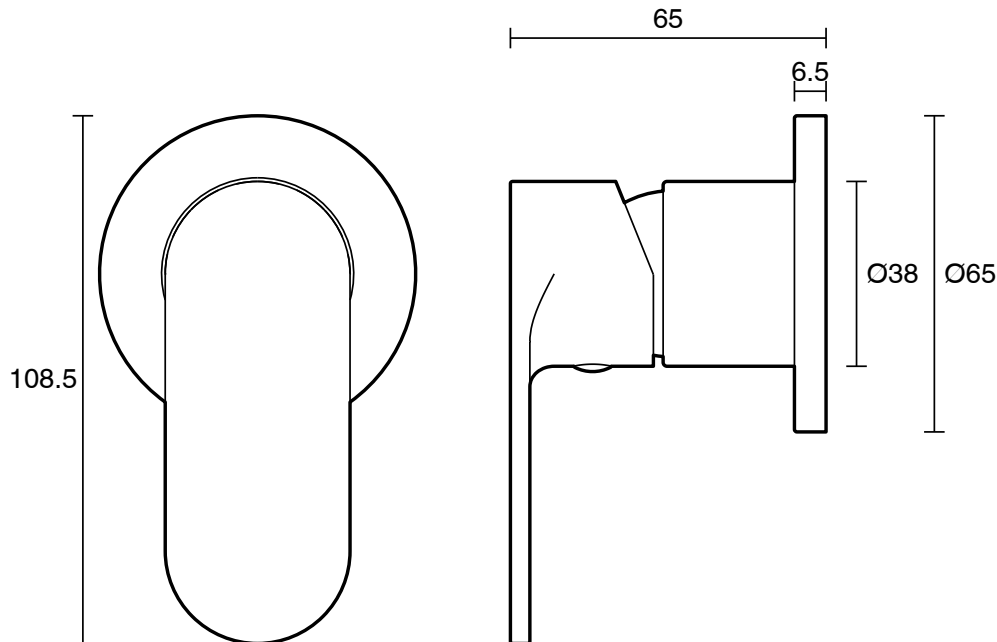

mizu

Mizu Soothe MK2 Shower Mixer Trimset Chrome Lead Free

2265215

SPECIFICATIONS	
Recommended Use	Residential;Commercial
Colour Finish	Polished Chrome
Primary Material	Lead Free Brass
Recommended Pressure Range	150 - 500 kPa as per AS3500
Max Continuous Working Temperature (deg C)	70
Min Continuous Working Temperature (deg C)	5
WARRANTY	
Residential & Commercial Use (Years)	25
Spare Parts & Labour (Years)	1
<i>Please refer to Mizu Warranty page for full Terms and Conditions</i>	

Disclaimer: Products in this specification manual must by regulation be installed by licensed and registered trade people. The manufacturer/distributor reserves the right to vary specifications or delete models from their range without prior notification. Dimensions are nominal measurements only. Dimensions and set-outs listed are correct at time of publication however the manufacturer/distributor takes no responsibility for printing errors.