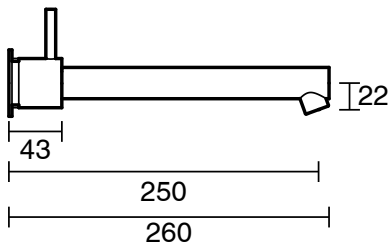

SUSSEX

Scala Straight Wall Basin Set 250mm PVD Brushed Platinum Gold (6 Star) Lead Free

52512

SPECIFICATIONS

Recommended Use	Residential;Commercial
Colour Finish	Brushed Platinum Gold
Primary Material	Lead Free Brass
Recommended Pressure Range	150 - 500 kPa as per AS3500
Max Continuous Working Temperature (deg C)	65
Min Continuous Working Temperature (deg C)	1

WARRANTY

Residential Use (Years)	40
Commercial Use (Years)	10

Please refer to Sussex Warranty page for full Terms and Conditions

Dimensions are nominal measurements only.

CLEANING RECOMMENDATIONS:

We recommend the use of soapy water or approved cleaners. This product should not be cleaned with abrasive materials. Damage caused by any improper treatment is not covered by the product warranty. Refer to Warranty Conditions

Disclaimer: Products in this specification manual must by regulation be installed by licensed and registered trade people. The manufacturer/distributor reserves the right to vary specifications or delete models from their range without prior notification. Dimensions are nominal measurements only. Dimensions and set-outs listed are correct at time of publication however the manufacturer/distributor takes no responsibility for printing errors.

Published 12/05/2026

To see the complete Sussex range go to www.reece.com.au