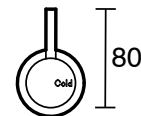

SUSSEX

Scala Straight Wall Basin Set 250mm PVD Brushed Platinum Gold (6 Star) Lead Free

52512

SPECIFICATIONS

Recommended Use	Residential;Commercial
Colour Finish	Brushed Platinum Gold
Primary Material	Lead Free Brass
Recommended Pressure Range	150 - 500 kPa as per AS3500
Max Continuous Working Temperature (deg C)	65
Min Continuous Working Temperature (deg C)	1

WARRANTY

Residential Use (Years)	40
Commercial Use (Years)	10

Please refer to Sussex Warranty page for full Terms and Conditions