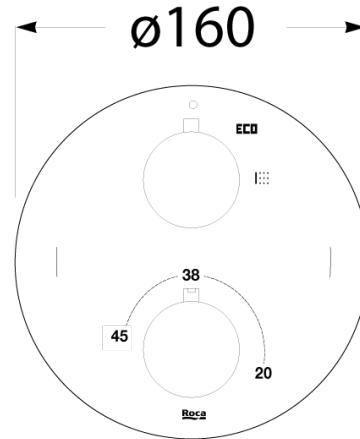

Roca T-1000 Concealed Thermostatic Shower Mix Front of Wall Trim Set Only Chrome

9508568

SPECIFICATIONS	
Recommended Use	Residential;Commercial
Colour Finish	Polished Chrome
Primary Material	DR Brass
Recommended Pressure Range	150 - 500 kPa as per AS3500
Max Continuous Working Temperature (deg C)	80
Min Continuous Working Temperature (deg C)	5
WARRANTY	
Residential & Commercial Use (Years)	25
Spare Parts & Labour (Years)	1
<i>Please refer to Roca Warranty page for full Terms and Conditions</i>	