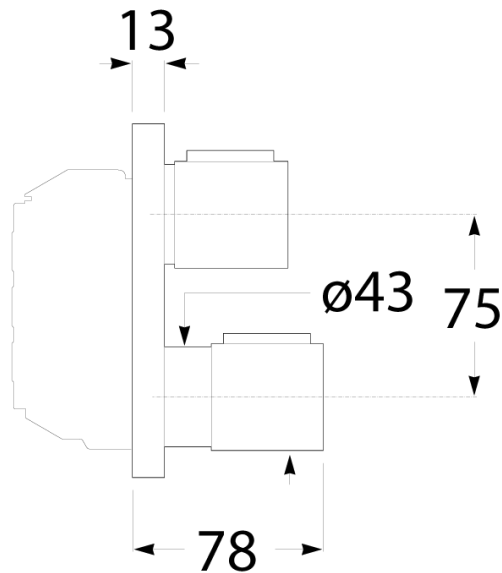

Roca T-1000 Concealed Thermostatic Shower Mix Front of Wall Trim Set Only Chrome

9508568

SPECIFICATIONS	
Recommended Use	Residential;Commercial
Colour Finish	Polished Chrome
Primary Material	DR Brass
Recommended Pressure Range	150 - 500 kPa as per AS3500
Max Continuous Working Temperature (deg C)	80
Min Continuous Working Temperature (deg C)	5
WARRANTY	
Residential & Commercial Use (Years)	25
Spare Parts & Labour (Years)	1
<i>Please refer to Roca Warranty page for full Terms and Conditions</i>	

Disclaimer: Products in this specification manual must by regulation be installed by licensed and registered trade people. The manufacturer/distributor reserves the right to vary specifications or delete models from their range without prior notification. Dimensions are nominal measurements only. Dimensions and set-outs listed are correct at time of publication however the manufacturer/distributor takes no responsibility for printing errors.