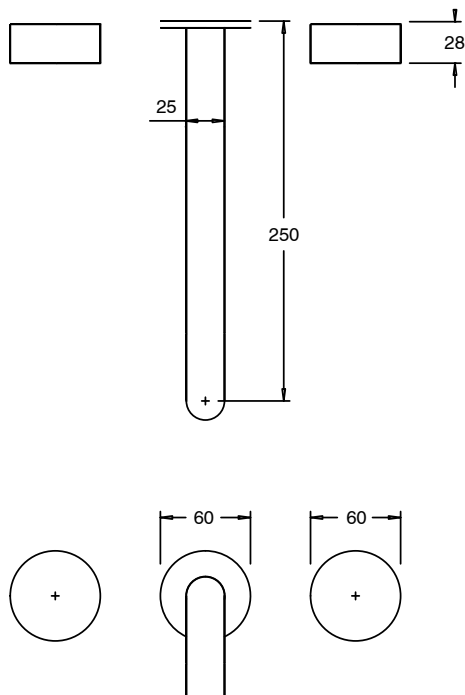

SUSSEX

Sussex Pure Bath Set 250mm with Linear Textured Handles Chrome Lead Free

47152

SPECIFICATIONS

Recommended Use	Residential;Commercial
Colour Finish	Polished Chrome
Primary Material	Lead Free Brass
Recommended Pressure Range	150 - 500 kPa as per AS3500
Max Continuous Working Temperature (deg C)	65
Min Continuous Working Temperature (deg C)	1

WARRANTY

Residential Use (Years)	40
Commercial Use (Years)	10

Please refer to Sussex Warranty page for full Terms and Conditions

Dimensions are nominal measurements only.

CLEANING RECOMMENDATIONS:

We recommend the use of soapy water or approved cleaners. This product should not be cleaned with abrasive materials. Damage caused by any improper treatment is not covered by the product warranty. Refer to Warranty Conditions

Disclaimer: Products in this specification manual must by regulation be installed by licensed and registered trade people. The manufacturer/distributor reserves the right to vary specifications or delete models from their range without prior notification. Dimensions are nominal measurements only. Dimensions and set-outs listed are correct at time of publication however the manufacturer/distributor takes no responsibility for printing errors.

Published 14/05/2026

To see the complete Sussex range go to www.reece.com.au