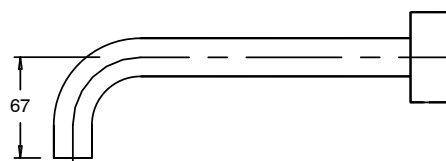

SUSSEX

Sussex Pure Bath Set 250mm with Linear Textured Handles Chrome Lead Free

47152

SPECIFICATIONS

Recommended Use	Residential;Commercial
Colour Finish	Polished Chrome
Primary Material	Lead Free Brass
Recommended Pressure Range	150 - 500 kPa as per AS3500
Max Continuous Working Temperature (deg C)	65
Min Continuous Working Temperature (deg C)	1

WARRANTY

Residential Use (Years)	40
Commercial Use (Years)	10

Please refer to Sussex Warranty page for full Terms and Conditions

Dimensions are nominal measurements only.

CLEANING RECOMMENDATIONS:

We recommend the use of soapy water or approved cleaners. This product should not be cleaned with abrasive materials. Damage caused by any improper treatment is not covered by the product warranty. Refer to Warranty Conditions

Disclaimer: Products in this specification manual must by regulation be installed by licensed and registered trade people. The manufacturer/distributor reserves the right to vary specifications or delete models from their range without prior notification. Dimensions are nominal measurements only. Dimensions and set-outs listed are correct at time of publication however the manufacturer/distributor takes no responsibility for printing errors.

Published 14/05/2026

To see the complete Sussex range go to www.reece.com.au