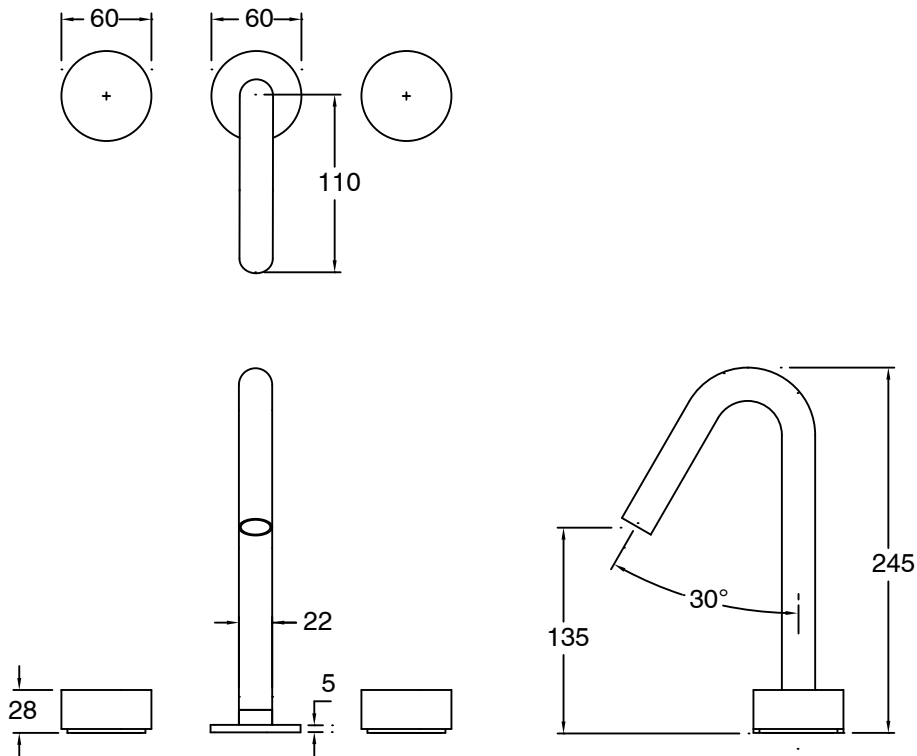

SUSSEX

Sussex Pure Basin Set with Linear Textured Handles Brushed Nickel (5 Star)

2224599

SPECIFICATIONS	
Recommended Use	Residential;Commercial
Colour Finish	Brushed Nickel
Primary Material	DR Brass
Recommended Pressure Range	150 - 500 kPa as per AS3500
Max Continuous Working Temperature (deg C)	65
Min Continuous Working Temperature (deg C)	1
WARRANTY	
Residential Use (Years)	40
Commercial Use (Years)	10
<i>Please refer to Sussex Warranty page for full Terms and Conditions</i>	

Disclaimer: Products in this specification manual must by regulation be installed by licensed and registered trade people. The manufacturer/distributor reserves the right to vary specifications or delete models from their range without prior notification. Dimensions are nominal measurements only. Dimensions and set-outs listed are correct at time of publication however the manufacturer/distributor takes no responsibility for printing errors.