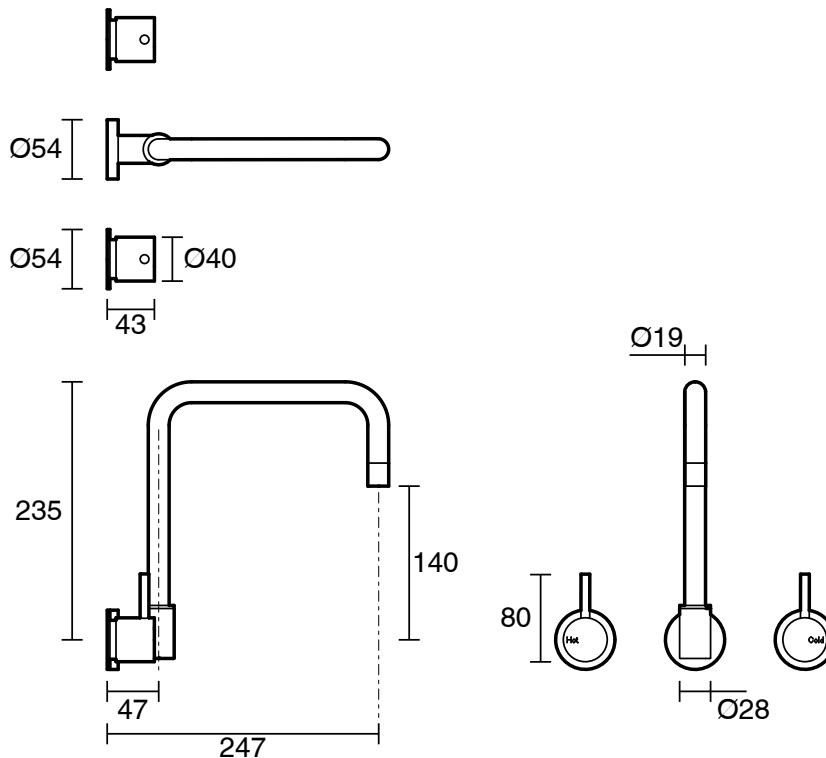

SUSSEX

Scala Wall Sink Set Square PVD Brushed Gunmetal (3 Star) Lead Free

52709

SPECIFICATIONS	
Recommended Use	Residential;Commercial
Colour Finish	Brushed Gunmetal
Primary Material	Lead Free Brass
Recommended Pressure Range	150 - 500 kPa as per AS3500
Max Continuous Working Temperature (deg C)	65
Min Continuous Working Temperature (deg C)	1
WARRANTY	
Residential Use (Years)	40
Commercial Use (Years)	10
<i>Please refer to Sussex Warranty page for full Terms and Conditions</i>	

Disclaimer: Products in this specification manual must by regulation be installed by licensed and registered trade people. The manufacturer/distributor reserves the right to vary specifications or delete models from their range without prior notification. Dimensions are nominal measurements only. Dimensions and set-outs listed are correct at time of publication however the manufacturer/distributor takes no responsibility for printing errors.