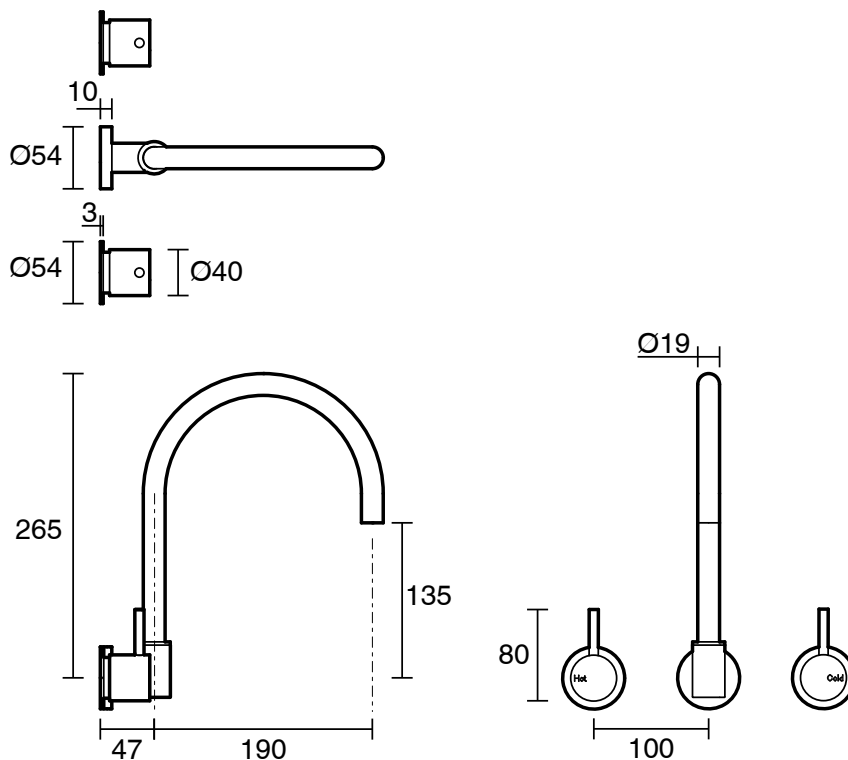

SUSSEX

Scala Wall Sink Set Curved PVD Brushed Gold (3 Star) Lead Free

52701

SPECIFICATIONS	
Recommended Use	Residential;Commercial
Colour Finish	Brushed Gold
Primary Material	Lead Free Brass
Recommended Pressure Range	150 - 500 kPa as per AS3500
Max Continuous Working Temperature (deg C)	65
Min Continuous Working Temperature (deg C)	1
WARRANTY	
Residential Use (Years)	40
Commercial Use (Years)	10
<i>Please refer to Sussex Warranty page for full Terms and Conditions</i>	

Disclaimer: Products in this specification manual must by regulation be installed by licensed and registered trade people. The manufacturer/distributor reserves the right to vary specifications or delete models from their range without prior notification. Dimensions are nominal measurements only. Dimensions and set-outs listed are correct at time of publication however the manufacturer/distributor takes no responsibility for printing errors.