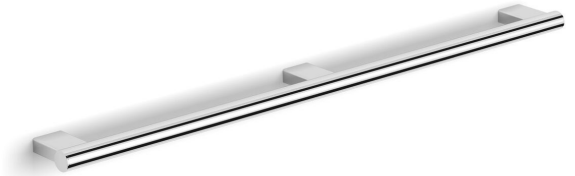

Mizu Drift Assisted Living Straight Grab Rail 800mm Chrome Plated

2218609

SPECIFICATIONS

Recommended Use	Residential;Commercial
Colour Finish	Polished Chrome
Primary Material	Brass

WARRANTY

Residential & Commercial Use (Years)	25
Spare Parts & Labour (Years)	1

Please refer to Mizu Warranty page for full Terms and Conditions

Dimensions are nominal measurements only.

CLEANING RECOMMENDATIONS:

We recommend the use of soapy water or approved cleaners. This product should not be cleaned with abrasive materials. Damage caused by any improper treatment is not covered by the product warranty. Refer to Warranty Conditions

Disclaimer: Products in this specification manual must by regulation be installed by licensed and registered trade people. The manufacturer/distributor reserves the right to vary specifications or delete models from their range without prior notification. Dimensions are nominal measurements only. Dimensions and set-outs listed are correct at time of publication however the manufacturer/distributor takes no responsibility for printing errors.

Published 01/04/2026

To see the complete Mizu range go to www.reece.com.au