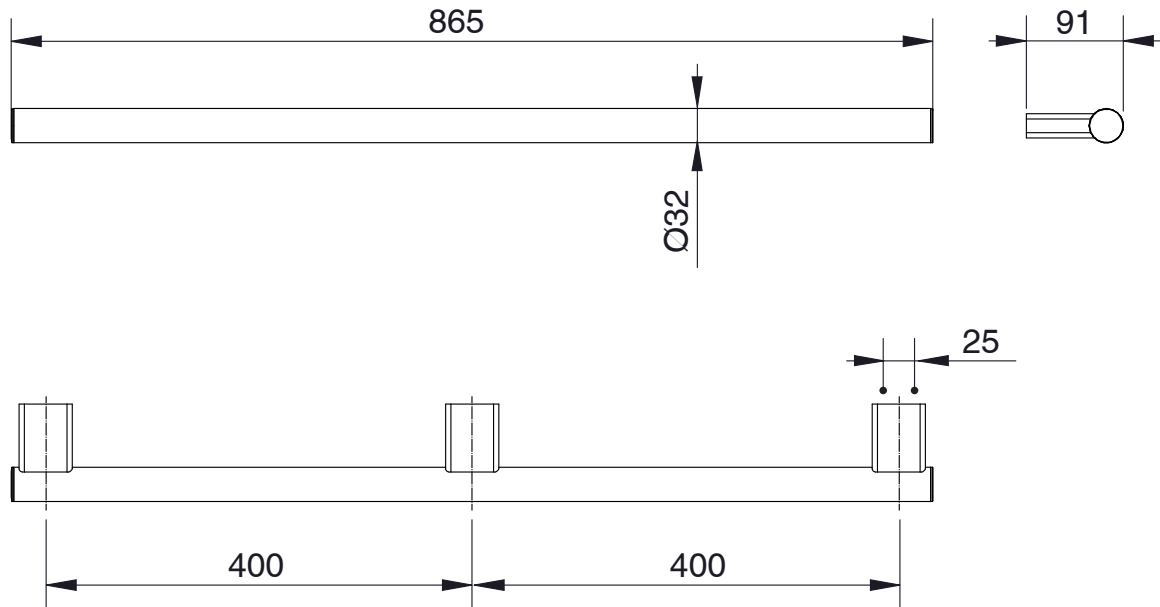

Mizu Drift Assisted Living Straight Grab Rail 800mm Chrome Plated

2218609

SPECIFICATIONS

Recommended Use	Residential;Commercial
Colour Finish	Polished Chrome
Primary Material	Brass

WARRANTY

Residential & Commercial Use (Years)	25
Spare Parts & Labour (Years)	1

Please refer to Mizu Warranty page for full Terms and Conditions

Dimensions are nominal measurements only.

CLEANING RECOMMENDATIONS:

We recommend the use of soapy water or approved cleaners. This product should not be cleaned with abrasive materials. Damage caused by any improper treatment is not covered by the product warranty. Refer to Warranty Conditions

Disclaimer: Products in this specification manual must by regulation be installed by licensed and registered trade people. The manufacturer/distributor reserves the right to vary specifications or delete models from their range without prior notification. Dimensions are nominal measurements only. Dimensions and set-outs listed are correct at time of publication however the manufacturer/distributor takes no responsibility for printing errors.

Published 01/04/2026

To see the complete Mizu range go to www.reece.com.au