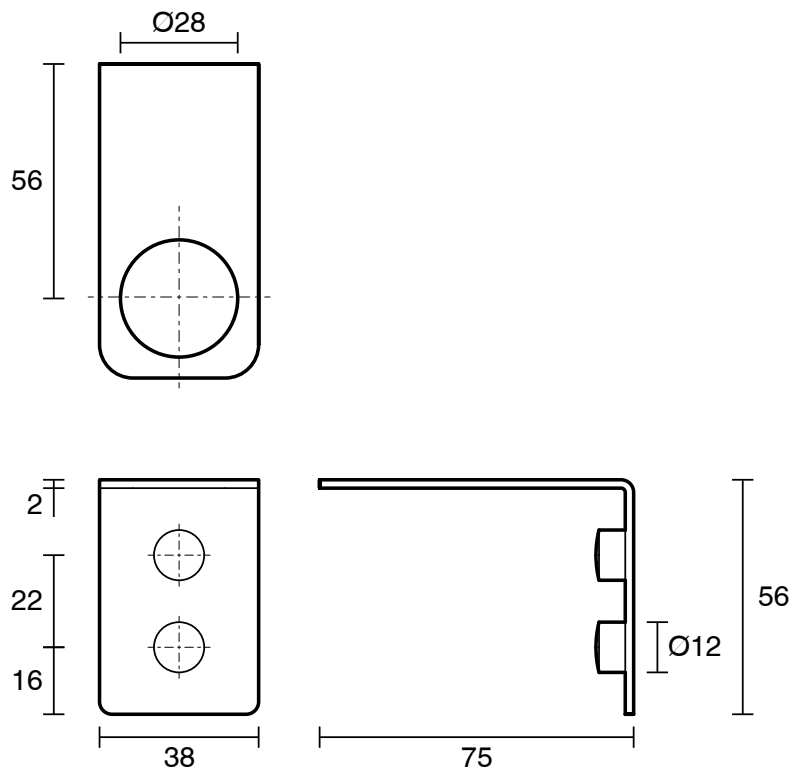

mizu

Mizu Drift Soap Bottle Holder Chrome

2269161

SPECIFICATIONS	
Recommended Use	Residential;Commercial
Colour Finish	Polished Chrome
Primary Material	DR Brass
WARRANTY	
Residential & Commercial Use (Years)	25
Spare Parts & Labour (Years)	1
<i>Please refer to Mizu Warranty page for full Terms and Conditions</i>	

Disclaimer: Products in this specification manual must by regulation be installed by licensed and registered trade people. The manufacturer/distributor reserves the right to vary specifications or delete models from their range without prior notification. Dimensions are nominal measurements only. Dimensions and set-outs listed are correct at time of publication however the manufacturer/distributor takes no responsibility for printing errors.