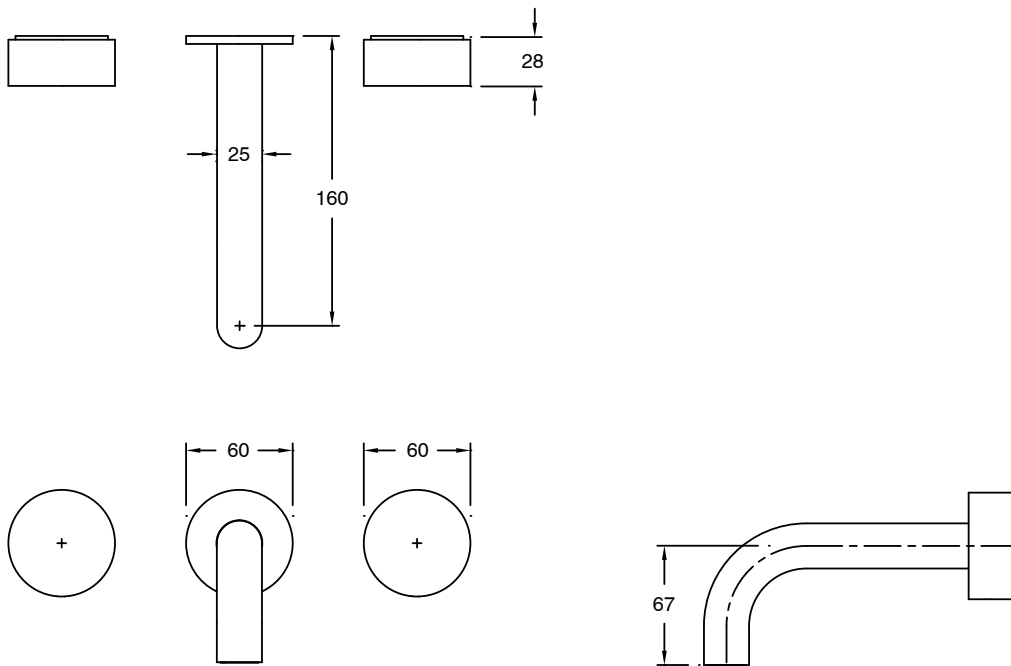

SUSSEX

Sussex Pure Bath Set 160mm with Diamond Textured Handles PVD Matte Black Lead Free

47068

SPECIFICATIONS	
Recommended Use	Residential;Commercial
Colour Finish	Matte Black
Primary Material	Lead Free Brass
Recommended Pressure Range	150 - 500 kPa as per AS3500
Max Continuous Working Temperature (deg C)	65
Min Continuous Working Temperature (deg C)	1
WARRANTY	
Residential Use (Years)	40
Commercial Use (Years)	10
<i>Please refer to Sussex Warranty page for full Terms and Conditions</i>	

Disclaimer: Products in this specification manual must by regulation be installed by licensed and registered trade people. The manufacturer/distributor reserves the right to vary specifications or delete models from their range without prior notification. Dimensions are nominal measurements only. Dimensions and set-outs listed are correct at time of publication however the manufacturer/distributor takes no responsibility for printing errors.