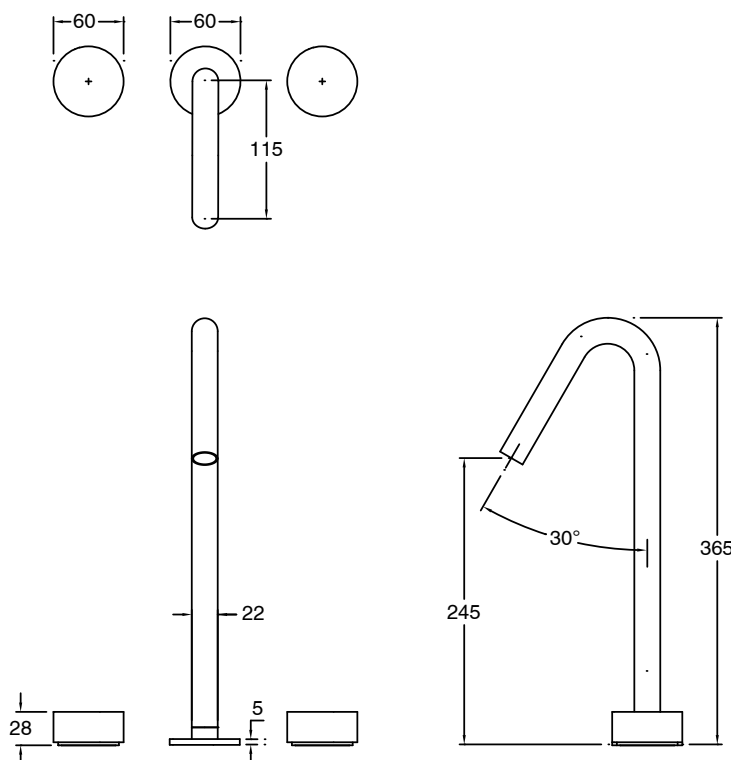

SUSSEX

Sussex Pure Vessel Basin Set with Linear Textured Handles PVD Brushed Nickel (5 Star)

9511506

SPECIFICATIONS

Recommended Use	Residential;Commercial
Colour Finish	Brushed Nickel
Primary Material	DR Brass
Recommended Pressure Range	150 - 500 kPa as per AS3500
Max Continuous Working Temperature (deg C)	65
Min Continuous Working Temperature (deg C)	1

WARRANTY

Residential Use (Years)	40
Commercial Use (Years)	10

Please refer to Sussex Warranty page for full Terms and Conditions

Dimensions are nominal measurements only.

CLEANING RECOMMENDATIONS:

We recommend the use of soapy water or approved cleaners. This product should not be cleaned with abrasive materials. Damage caused by any improper treatment is not covered by the product warranty. Refer to Warranty Conditions

Disclaimer: Products in this specification manual must by regulation be installed by licensed and registered trade people. The manufacturer/distributor reserves the right to vary specifications or delete models from their range without prior notification. Dimensions are nominal measurements only. Dimensions and set-outs listed are correct at time of publication however the manufacturer/distributor takes no responsibility for printing errors.

Published 01/04/2026

To see the complete Sussex range go to www.reece.com.au