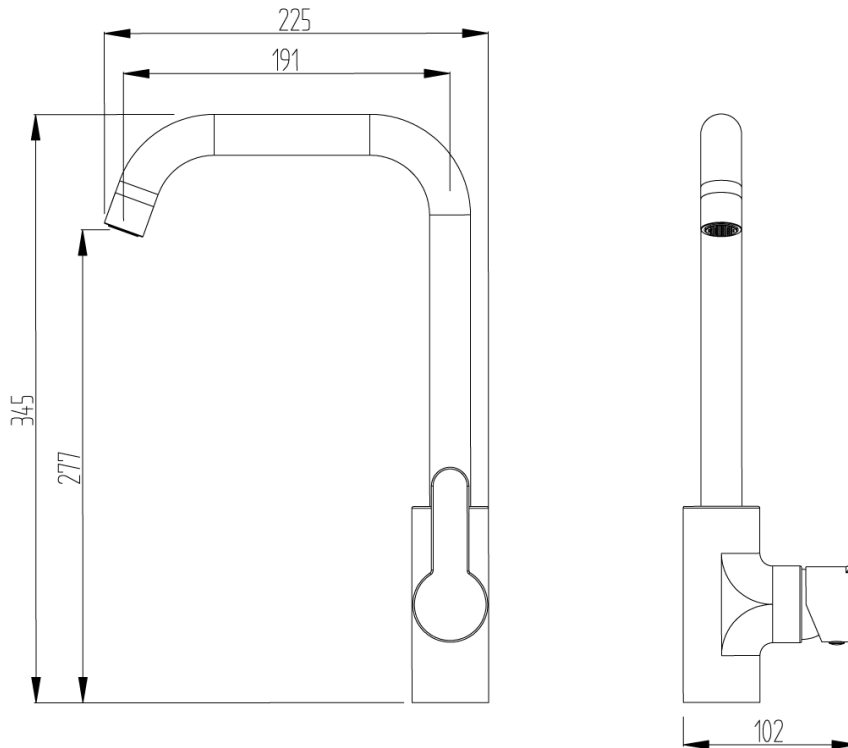

mizu

Mizu Soothe Square Gooseneck Sink Mixer Tap Matte Black (4 Star)

9506865

SPECIFICATIONS	
Recommended Use	Residential;Commercial
Colour Finish	Matte Black
Primary Material	DR Brass
Recommended Pressure Range	150 - 500 kPa as per AS3500
Max Continuous Working Temperature (deg C)	65
Min Continuous Working Temperature (deg C)	5
WARRANTY	
Residential & Commercial Use (Years)	25
Spare Parts & Labour (Years)	1
<i>Please refer to Mizu Warranty page for full Terms and Conditions</i>	

Disclaimer: Products in this specification manual must by regulation be installed by licensed and registered trade people. The manufacturer/distributor reserves the right to vary specifications or delete models from their range without prior notification. Dimensions are nominal measurements only. Dimensions and set-outs listed are correct at time of publication however the manufacturer/distributor takes no responsibility for printing errors.