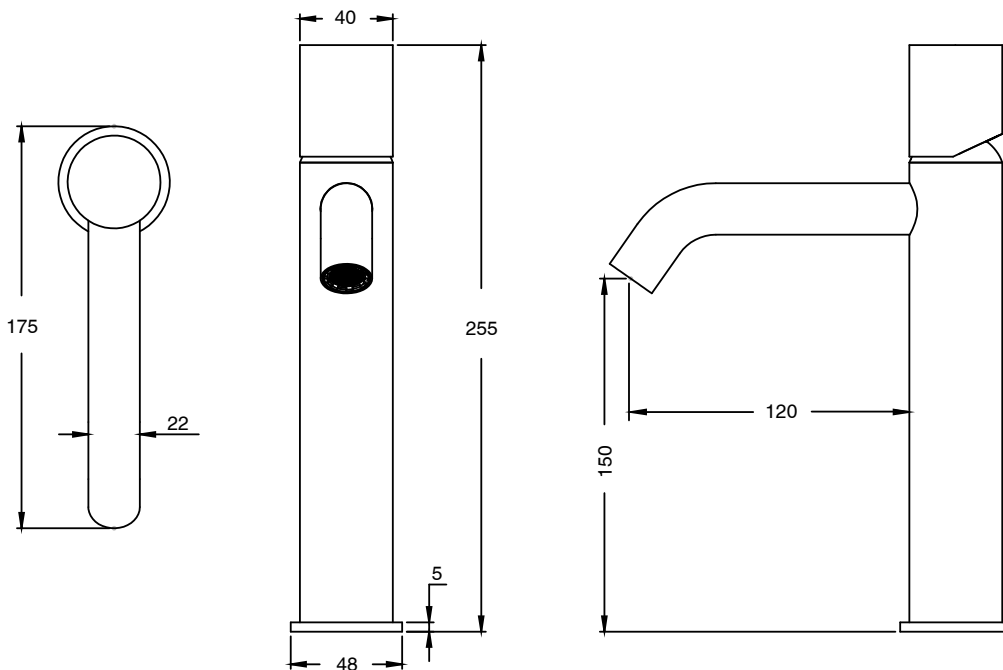

SUSSEX

Sussex Pure Medium Height Basin Mixer Curved with Linear Textured Handles
PVD Brushed Bronze (5 Star) Lead Free
49963

SPECIFICATIONS	
Recommended Use	Residential;Commercial
Colour Finish	Brushed Bronze
Primary Material	Lead Free Brass
Recommended Pressure Range	150 - 500 kPa as per AS3500
Max Continuous Working Temperature (deg C)	65
Min Continuous Working Temperature (deg C)	1
WARRANTY	
Residential Use (Years)	40
Commercial Use (Years)	10
<i>Please refer to Sussex Warranty page for full Terms and Conditions</i>	

Disclaimer: Products in this specification manual must by regulation be installed by licensed and registered trade people. The manufacturer/distributor reserves the right to vary specifications or delete models from their range without prior notification. Dimensions are nominal measurements only. Dimensions and set-outs listed are correct at time of publication however the manufacturer/distributor takes no responsibility for printing errors.