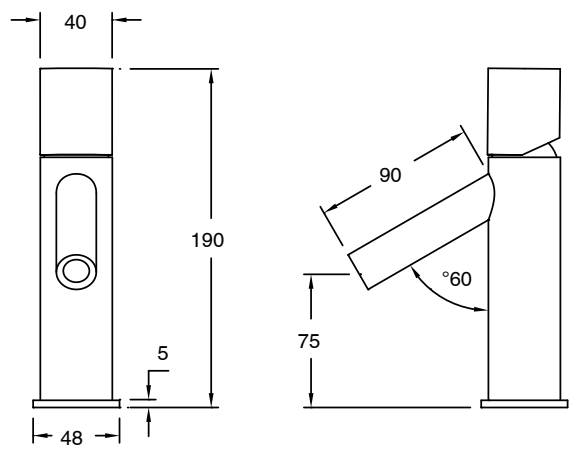

SUSSEX

Sussex Pure Basin Mixer with Cirque Textured Handles PVD Brushed Nickel (6 Star) Lead Free

46904

SPECIFICATIONS	
Recommended Use	Residential;Commercial
Colour Finish	Brushed Nickel
Primary Material	Lead Free Brass
Recommended Pressure Range	150 - 500 kPa as per AS3500
Max Continuous Working Temperature (deg C)	65
Min Continuous Working Temperature (deg C)	1
WARRANTY	
Residential Use (Years)	40
Commercial Use (Years)	10
<i>Please refer to Sussex Warranty page for full Terms and Conditions</i>	

Disclaimer: Products in this specification manual must by regulation be installed by licensed and registered trade people. The manufacturer/distributor reserves the right to vary specifications or delete models from their range without prior notification. Dimensions are nominal measurements only. Dimensions and set-outs listed are correct at time of publication however the manufacturer/distributor takes no responsibility for printing errors.