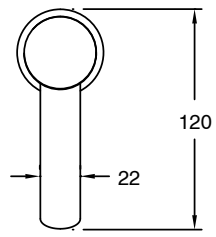

SUSSEX

Sussex Pure Basin Mixer with Cirque Textured Handles PVD Brushed Nickel (6 Star) Lead Free

46904

SPECIFICATIONS	
Recommended Use	Residential;Commercial
Colour Finish	Brushed Nickel
Primary Material	Lead Free Brass
Recommended Pressure Range	150 - 500 kPa as per AS3500
Max Continuous Working Temperature (deg C)	65
Min Continuous Working Temperature (deg C)	1
WARRANTY	
Residential Use (Years)	40
Commercial Use (Years)	10
<i>Please refer to Sussex Warranty page for full Terms and Conditions</i>	

Disclaimer: Products in this specification manual must by regulation be installed by licensed and registered trade people. The manufacturer/distributor reserves the right to vary specifications or delete models from their range without prior notification. Dimensions are nominal measurements only. Dimensions and set-outs listed are correct at time of publication however the manufacturer/distributor takes no responsibility for printing errors.