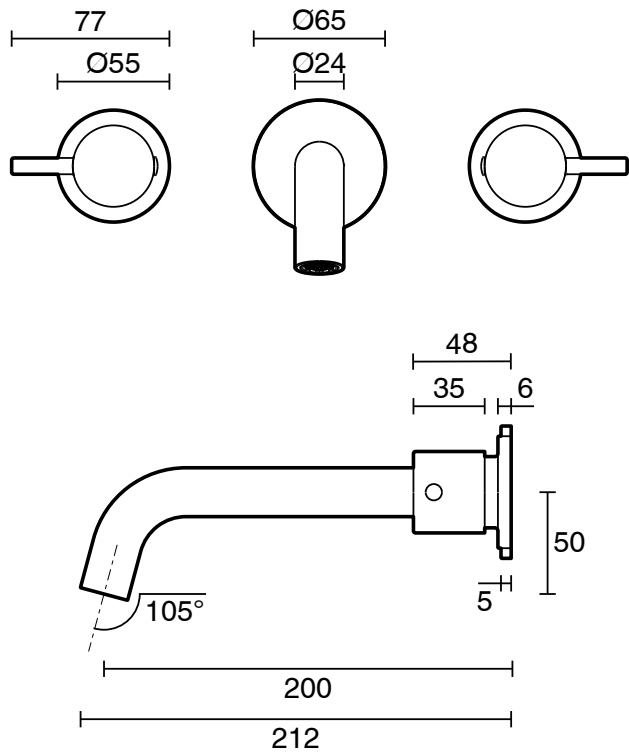

Mizu Drift Wall Basin / Bath Set with Curved Spout 200mm Matte Black (6 Star) Lead Free

23213

SPECIFICATIONS

Recommended Use	Residential;Commercial
Colour Finish	Matte Black
Primary Material	Lead Free Brass
Recommended Pressure Range	150 - 500 kPa as per AS3500
Max Continuous Working Temperature (deg C)	70
Min Continuous Working Temperature (deg C)	5

WARRANTY

Residential & Commercial Use (Years)	25
Spare Parts & Labour (Years)	1

Please refer to Mizu Warranty page for full Terms and Conditions

Dimensions are nominal measurements only.

CLEANING RECOMMENDATIONS:

We recommend the use of soapy water or approved cleaners. This product should not be cleaned with abrasive materials. Damage caused by any improper treatment is not covered by the product warranty. Refer to Warranty Conditions

Disclaimer: Products in this specification manual must by regulation be installed by licensed and registered trade people. The manufacturer/distributor reserves the right to vary specifications or delete models from their range without prior notification. Dimensions are nominal measurements only. Dimensions and set-outs listed are correct at time of publication however the manufacturer/distributor takes no responsibility for printing errors.

Published 01/04/2026

To see the complete Mizu range go to www.reece.com.au