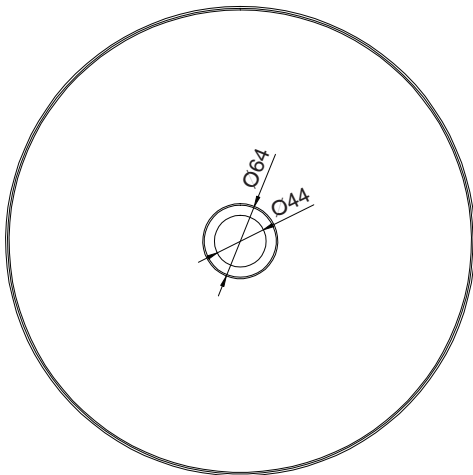

KADO

Kado Aspect Stainless Steel Basin Round 400mm with Plug & Waste Brushed Gunmetal

1806087

SPECIFICATIONS

Recommended Use	Residential;Commercial
Material	Stainless Steel (304 Grade)
Basin Colour	Brushed Gunmetal
Bowl Capacity	12 ltr
Weight	5.2 kg
Fixing	Waterproof silicone to the rim of basin and the benchtop
Taphole Configuration	No Taphole
Overflow Configuration	No Overflow
Plug & Waste Size	40mm
Plug & Waste	Included
Tapware	Sold Separately

WARRANTY

Residential & Commercial Use (Years)	25
Spare Parts & Labour (Years)	1

Please refer to Kado Warranty Page for full Terms and Conditions

Dimensions are nominal measurements only.

CLEANING RECOMMENDATIONS:

We recommend the use of soapy water or approved cleaners. This product should not be cleaned with abrasive materials. Damage caused by any improper treatment is not covered by the product warranty. Refer to Warranty Conditions

Disclaimer: Products in this specification manual must by regulation be installed by licensed and registered trade people. The manufacturer/distributor reserves the right to vary specifications or delete models from their range without prior notification. Dimensions are nominal measurements only. Dimensions and set-outs listed are correct at time of publication however the manufacturer/distributor takes no responsibility for printing errors.

Published 01/04/2026

To see the complete Kado range go to www.reece.com.au