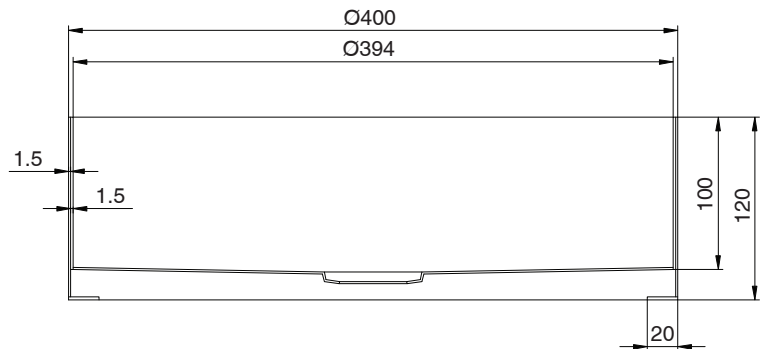

KADO

Kado Aspect Stainless Steel Basin Round 400mm with Plug & Waste Brushed Gunmetal

1806087

SPECIFICATIONS

Recommended Use	Residential;Commercial
Material	Stainless Steel (304 Grade)
Basin Colour	Brushed Gunmetal
Bowl Capacity	12 ltr
Weight	5.2 kg
Fixing	Waterproof silicone to the rim of basin and the benchtop
Taphole Configuration	No Taphole
Overflow Configuration	No Overflow
Plug & Waste Size	40mm
Plug & Waste	Included
Tapware	Sold Separately

WARRANTY

Residential & Commercial Use (Years)	25
Spare Parts & Labour (Years)	1

Please refer to Kado Warranty Page for full Terms and Conditions

Dimensions are nominal measurements only.

CLEANING RECOMMENDATIONS:

We recommend the use of soapy water or approved cleaners. This product should not be cleaned with abrasive materials. Damage caused by any improper treatment is not covered by the product warranty. Refer to Warranty Conditions

Disclaimer: Products in this specification manual must by regulation be installed by licensed and registered trade people. The manufacturer/distributor reserves the right to vary specifications or delete models from their range without prior notification. Dimensions are nominal measurements only. Dimensions and set-outs listed are correct at time of publication however the manufacturer/distributor takes no responsibility for printing errors.

Published 01/04/2026

To see the complete Kado range go to www.reece.com.au