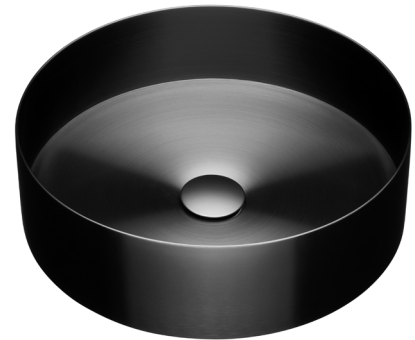

KADO

Kado Aspect Stainless Steel Basin Round 400mm with Plug & Waste Brushed Gunmetal

1806087

SPECIFICATIONS

Recommended Use	Residential;Commercial
Material	Stainless Steel (304 Grade)
Basin Colour	Brushed Gunmetal
Bowl Capacity	12 ltr
Weight	5.2 kg
Fixing	Waterproof silicone to the rim of basin and the benchtop
Taphole Configuration	No Taphole
Overflow Configuration	No Overflow
Plug & Waste Size	40mm
Plug & Waste	Included
Tapware	Sold Separately

WARRANTY

Residential & Commercial Use (Years)	25
Spare Parts & Labour (Years)	1

Please refer to Kado Warranty Page for full Terms and Conditions

Dimensions are nominal measurements only.

CLEANING RECOMMENDATIONS:

We recommend the use of soapy water or approved cleaners. This product should not be cleaned with abrasive materials. Damage caused by any improper treatment is not covered by the product warranty. Refer to Warranty Conditions

Disclaimer: Products in this specification manual must by regulation be installed by licensed and registered trade people. The manufacturer/distributor reserves the right to vary specifications or delete models from their range without prior notification. Dimensions are nominal measurements only. Dimensions and set-outs listed are correct at time of publication however the manufacturer/distributor takes no responsibility for printing errors.

Published 01/04/2026

To see the complete Kado range go to www.reece.com.au