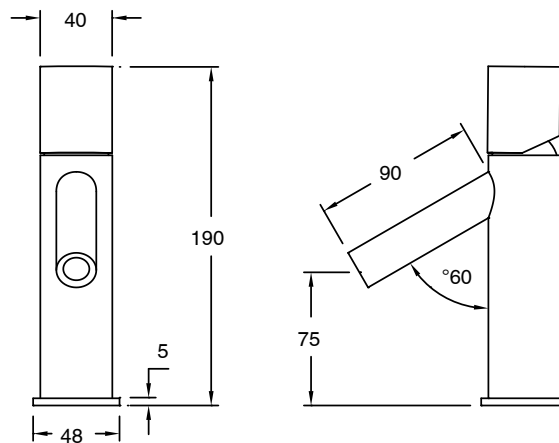

SUSSEX

Sussex Pure Basin Mixer with Cirque Textured Handles PVD Brushed Gunmetal (6 Star) Lead Free

46905

SPECIFICATIONS	
Recommended Use	Residential;Commercial
Colour Finish	Brushed Gunmetal
Primary Material	Lead Free Brass
Recommended Pressure Range	150 - 500 kPa as per AS3500
Max Continuous Working Temperature (deg C)	65
Min Continuous Working Temperature (deg C)	1
WARRANTY	
Residential Use (Years)	40
Commercial Use (Years)	10
<i>Please refer to Sussex Warranty page for full Terms and Conditions</i>	

Disclaimer: Products in this specification manual must by regulation be installed by licensed and registered trade people. The manufacturer/distributor reserves the right to vary specifications or delete models from their range without prior notification. Dimensions are nominal measurements only. Dimensions and set-outs listed are correct at time of publication however the manufacturer/distributor takes no responsibility for printing errors.