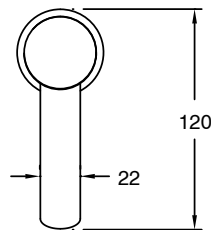

SUSSEX

Sussex Pure Basin Mixer with Cirque Textured Handles PVD Brushed Gunmetal (6 Star) Lead Free

46905

SPECIFICATIONS	
Recommended Use	Residential;Commercial
Colour Finish	Brushed Gunmetal
Primary Material	Lead Free Brass
Recommended Pressure Range	150 - 500 kPa as per AS3500
Max Continuous Working Temperature (deg C)	65
Min Continuous Working Temperature (deg C)	1
WARRANTY	
Residential Use (Years)	40
Commercial Use (Years)	10
<i>Please refer to Sussex Warranty page for full Terms and Conditions</i>	

Disclaimer: Products in this specification manual must by regulation be installed by licensed and registered trade people. The manufacturer/distributor reserves the right to vary specifications or delete models from their range without prior notification. Dimensions are nominal measurements only. Dimensions and set-outs listed are correct at time of publication however the manufacturer/distributor takes no responsibility for printing errors.