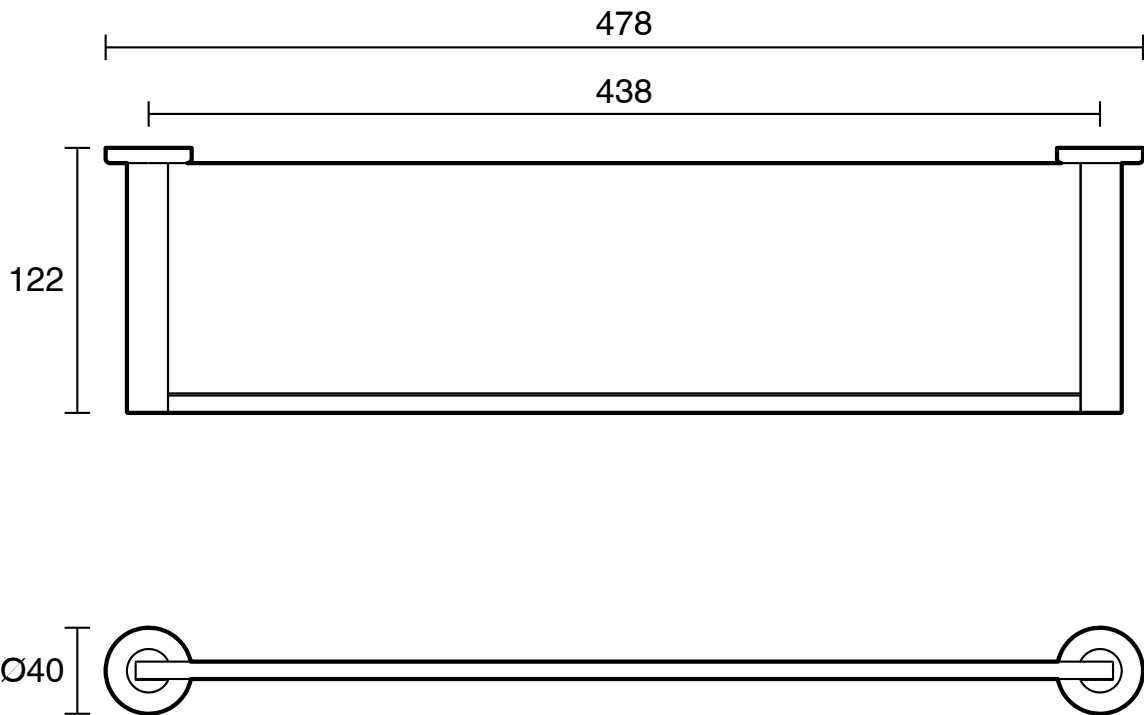

mizu

Mizu Drift Glass Shelf Brushed Brass

9512446

SPECIFICATIONS

Recommended Use	Residential;Commercial
Colour Finish	Brushed Brass
Primary Material	Glass

WARRANTY

Residential & Commercial Use (Years)	25
Spare Parts & Labour (Years)	1

Please refer to Mizu Warranty page for full Terms and Conditions

Dimensions are nominal measurements only.

CLEANING RECOMMENDATIONS:

We recommend the use of soapy water or approved cleaners. This product should not be cleaned with abrasive materials. Damage caused by any improper treatment is not covered by the product warranty. Refer to Warranty Conditions

Disclaimer: Products in this specification manual must by regulation be installed by licensed and registered trade people. The manufacturer/distributor reserves the right to vary specifications or delete models from their range without prior notification. Dimensions are nominal measurements only. Dimensions and set-outs listed are correct at time of publication however the manufacturer/distributor takes no responsibility for printing errors.

Published 01/04/2026

To see the complete Mizu range go to www.reece.com.au