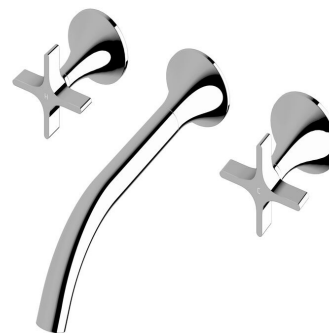

SUSSEX

Sussex Oria Cross Handle Wall Basin Set 215mm Outlet Chrome (5 Star) Lead Free

39656

SPECIFICATIONS

Recommended Use	Residential;Commercial
Colour Finish	Polished Chrome
Primary Material	Lead Free Brass
Recommended Pressure Range	150 - 500 kPa as per AS3500
Max Continuous Working Temperature (deg C)	65
Min Continuous Working Temperature (deg C)	1

WARRANTY

Residential Use (Years)	40
Commercial Use (Years)	10

Please refer to Sussex Warranty page for full Terms and Conditions

Dimensions are nominal measurements only.

CLEANING RECOMMENDATIONS:

We recommend the use of soapy water or approved cleaners. This product should not be cleaned with abrasive materials. Damage caused by any improper treatment is not covered by the product warranty. Refer to Warranty Conditions

Disclaimer: Products in this specification manual must by regulation be installed by licensed and registered trade people. The manufacturer/distributor reserves the right to vary specifications or delete models from their range without prior notification. Dimensions are nominal measurements only. Dimensions and set-outs listed are correct at time of publication however the manufacturer/distributor takes no responsibility for printing errors.

Published 30/04/2026

To see the complete Sussex range go to www.reece.com.au