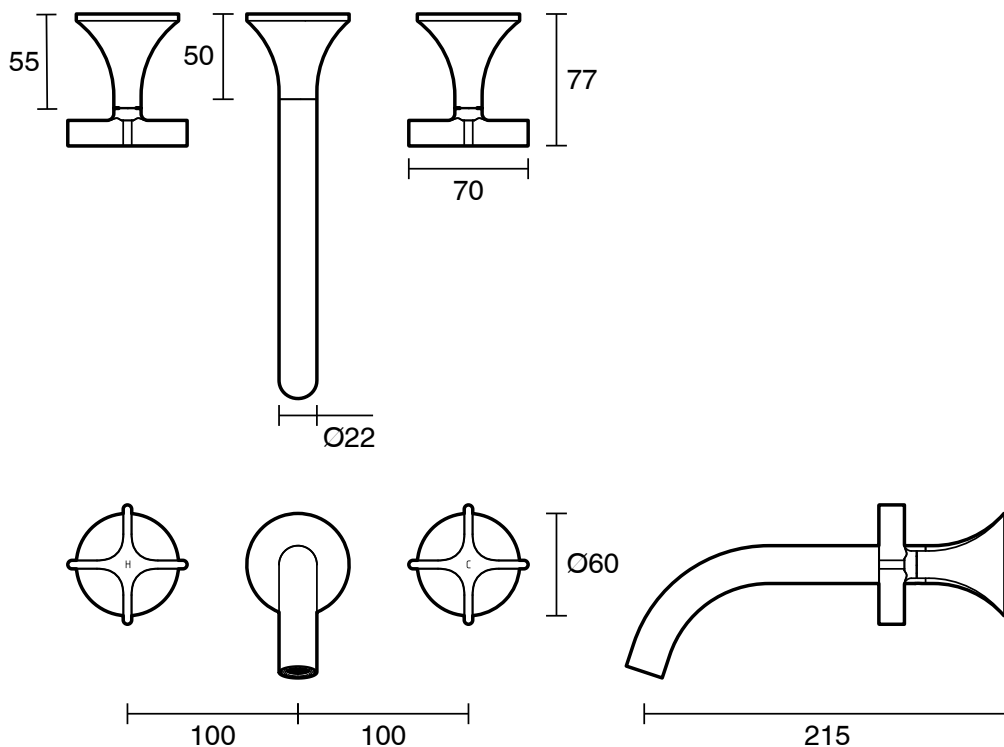

SUSSEX

Sussex Oria Cross Handle Wall Basin Set 215mm Outlet Chrome (5 Star) Lead Free

39656

SPECIFICATIONS

Recommended Use	Residential;Commercial
Colour Finish	Polished Chrome
Primary Material	Lead Free Brass
Recommended Pressure Range	150 - 500 kPa as per AS3500
Max Continuous Working Temperature (deg C)	65
Min Continuous Working Temperature (deg C)	1

WARRANTY

Residential Use (Years)	40
Commercial Use (Years)	10

Please refer to Sussex Warranty page for full Terms and Conditions

Dimensions are nominal measurements only.

CLEANING RECOMMENDATIONS:

We recommend the use of soapy water or approved cleaners. This product should not be cleaned with abrasive materials. Damage caused by any improper treatment is not covered by the product warranty. Refer to Warranty Conditions

Disclaimer: Products in this specification manual must by regulation be installed by licensed and registered trade people. The manufacturer/distributor reserves the right to vary specifications or delete models from their range without prior notification. Dimensions are nominal measurements only. Dimensions and set-outs listed are correct at time of publication however the manufacturer/distributor takes no responsibility for printing errors.

Published 30/04/2026

To see the complete Sussex range go to www.reece.com.au