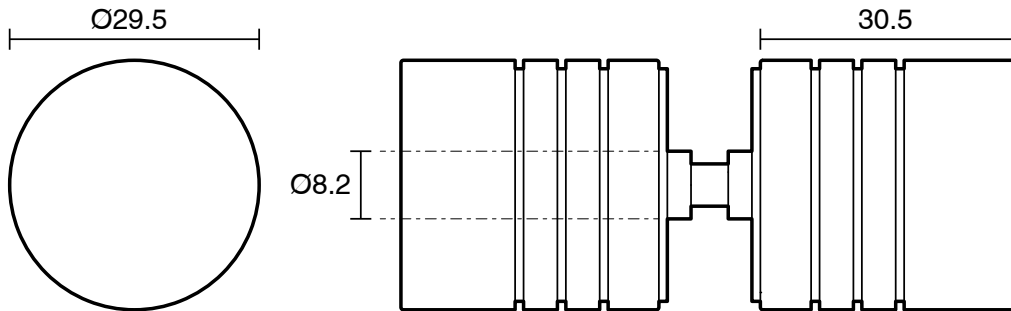

KADO

Kado Lux Frameless Shower Screen Door Knob Brushed Nickel

1705953

SPECIFICATIONS	
Recommended Use	Residential;Commercial
Colour Finish	Brushed Nickel
Primary Material	Stainless Steel
Mounting	Product Surface
WARRANTY	
Residential & Commercial Use (Years)	25
Spare Parts & Labour (Years)	1
<i>Please refer to Kado Warranty Page for full Terms and Conditions</i>	