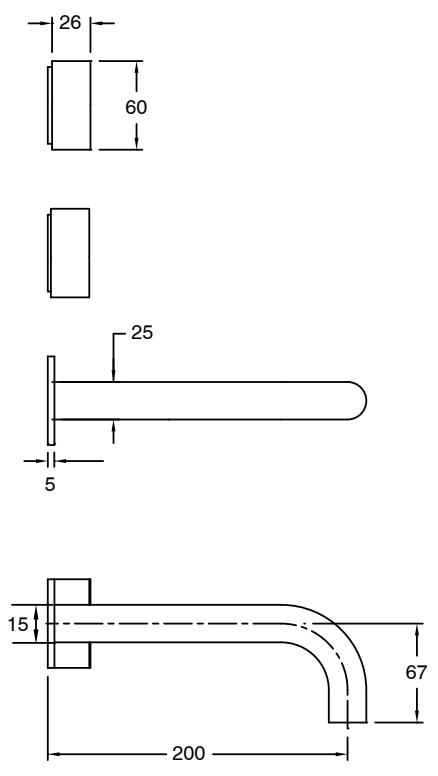

SUSSEX

Sussex Pure Wall Basin Hostess System 200mm PVD Matte Black (3 Star) Lead Free

50792

SPECIFICATIONS

Recommended Use	Residential;Commercial
Colour Finish	Matte Black
Primary Material	Lead Free Brass
Recommended Pressure Range	150 - 500 kPa as per AS3500
Max Continuous Working Temperature (deg C)	65
Min Continuous Working Temperature (deg C)	1

WARRANTY

Residential Use (Years)	40
Commercial Use (Years)	10

Please refer to Sussex Warranty page for full Terms and Conditions

Dimensions are nominal measurements only.

CLEANING RECOMMENDATIONS:

We recommend the use of soapy water or approved cleaners. This product should not be cleaned with abrasive materials. Damage caused by any improper treatment is not covered by the product warranty. Refer to Warranty Conditions

Disclaimer: Products in this specification manual must by regulation be installed by licensed and registered trade people. The manufacturer/distributor reserves the right to vary specifications or delete models from their range without prior notification. Dimensions are nominal measurements only. Dimensions and set-outs listed are correct at time of publication however the manufacturer/distributor takes no responsibility for printing errors.

Published 07/05/2026

To see the complete Sussex range go to www.reece.com.au