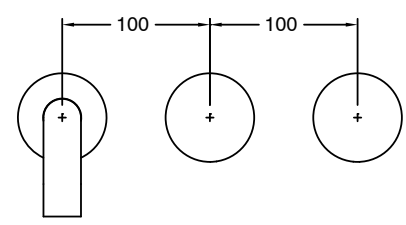

SUSSEX

Sussex Pure Wall Basin Hostess System 200mm PVD Matte Black (3 Star) Lead Free

50792

SPECIFICATIONS

Recommended Use	Residential;Commercial
Colour Finish	Matte Black
Primary Material	Lead Free Brass
Recommended Pressure Range	150 - 500 kPa as per AS3500
Max Continuous Working Temperature (deg C)	65
Min Continuous Working Temperature (deg C)	1

WARRANTY

Residential Use (Years)	40
Commercial Use (Years)	10

Please refer to Sussex Warranty page for full Terms and Conditions

Dimensions are nominal measurements only.

CLEANING RECOMMENDATIONS:

We recommend the use of soapy water or approved cleaners. This product should not be cleaned with abrasive materials. Damage caused by any improper treatment is not covered by the product warranty. Refer to Warranty Conditions

Disclaimer: Products in this specification manual must by regulation be installed by licensed and registered trade people. The manufacturer/distributor reserves the right to vary specifications or delete models from their range without prior notification. Dimensions are nominal measurements only. Dimensions and set-outs listed are correct at time of publication however the manufacturer/distributor takes no responsibility for printing errors.

Published 07/05/2026

To see the complete Sussex range go to www.reece.com.au