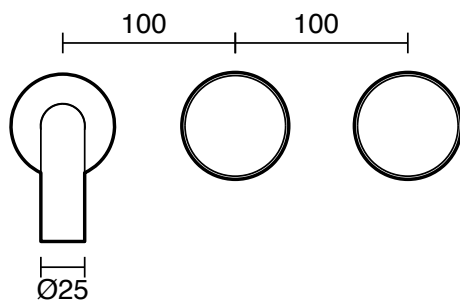

SUSSEX

Sussex Pure Elemental Wall Bath Hostess System 160mm PVD Brushed Gunmetal

43847

SPECIFICATIONS

Recommended Use	Residential;Commercial
Colour Finish	Brushed Gunmetal
Primary Material	Brass
Recommended Pressure Range	150 - 500 kPa as per AS3500
Max Continuous Working Temperature (deg C)	65
Min Continuous Working Temperature (deg C)	1

WARRANTY

Residential Use (Years)	40
Commercial Use (Years)	10

Please refer to Sussex Warranty page for full Terms and Conditions

Dimensions are nominal measurements only.

CLEANING RECOMMENDATIONS:

We recommend the use of soapy water or approved cleaners. This product should not be cleaned with abrasive materials. Damage caused by any improper treatment is not covered by the product warranty. Refer to Warranty Conditions

Disclaimer: Products in this specification manual must by regulation be installed by licensed and registered trade people. The manufacturer/distributor reserves the right to vary specifications or delete models from their range without prior notification. Dimensions are nominal measurements only. Dimensions and set-outs listed are correct at time of publication however the manufacturer/distributor takes no responsibility for printing errors.

Published 16/04/2026

To see the complete Sussex range go to www.reece.com.au