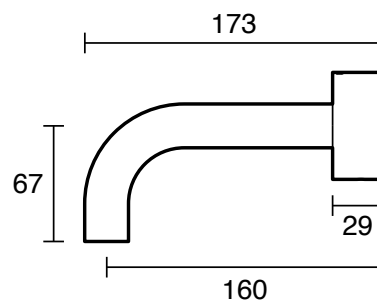

SUSSEX

Sussex Pure Elemental Wall Bath Hostess System 160mm PVD Brushed Gunmetal

43847

SPECIFICATIONS

Recommended Use	Residential;Commercial
Colour Finish	Brushed Gunmetal
Primary Material	Brass
Recommended Pressure Range	150 - 500 kPa as per AS3500
Max Continuous Working Temperature (deg C)	65
Min Continuous Working Temperature (deg C)	1

WARRANTY

Residential Use (Years)	40
Commercial Use (Years)	10

Please refer to Sussex Warranty page for full Terms and Conditions

Dimensions are nominal measurements only.

CLEANING RECOMMENDATIONS:

We recommend the use of soapy water or approved cleaners. This product should not be cleaned with abrasive materials. Damage caused by any improper treatment is not covered by the product warranty. Refer to Warranty Conditions

Disclaimer: Products in this specification manual must by regulation be installed by licensed and registered trade people. The manufacturer/distributor reserves the right to vary specifications or delete models from their range without prior notification. Dimensions are nominal measurements only. Dimensions and set-outs listed are correct at time of publication however the manufacturer/distributor takes no responsibility for printing errors.

Published 16/04/2026

To see the complete Sussex range go to www.reece.com.au