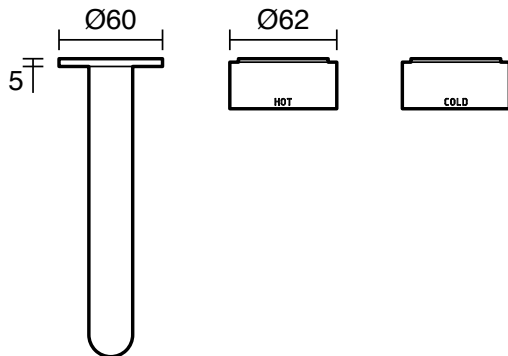

SUSSEX

Sussex Pure Elemental Wall Bath Hostess System 160mm PVD Brushed Gunmetal

43847

SPECIFICATIONS

Recommended Use	Residential;Commercial
Colour Finish	Brushed Gunmetal
Primary Material	Brass
Recommended Pressure Range	150 - 500 kPa as per AS3500
Max Continuous Working Temperature (deg C)	65
Min Continuous Working Temperature (deg C)	1

WARRANTY

Residential Use (Years)	40
Commercial Use (Years)	10

Please refer to Sussex Warranty page for full Terms and Conditions

Dimensions are nominal measurements only.

CLEANING RECOMMENDATIONS:

We recommend the use of soapy water or approved cleaners. This product should not be cleaned with abrasive materials. Damage caused by any improper treatment is not covered by the product warranty. Refer to Warranty Conditions

Disclaimer: Products in this specification manual must by regulation be installed by licensed and registered trade people. The manufacturer/distributor reserves the right to vary specifications or delete models from their range without prior notification. Dimensions are nominal measurements only. Dimensions and set-outs listed are correct at time of publication however the manufacturer/distributor takes no responsibility for printing errors.

Published 16/04/2026

To see the complete Sussex range go to www.reece.com.au