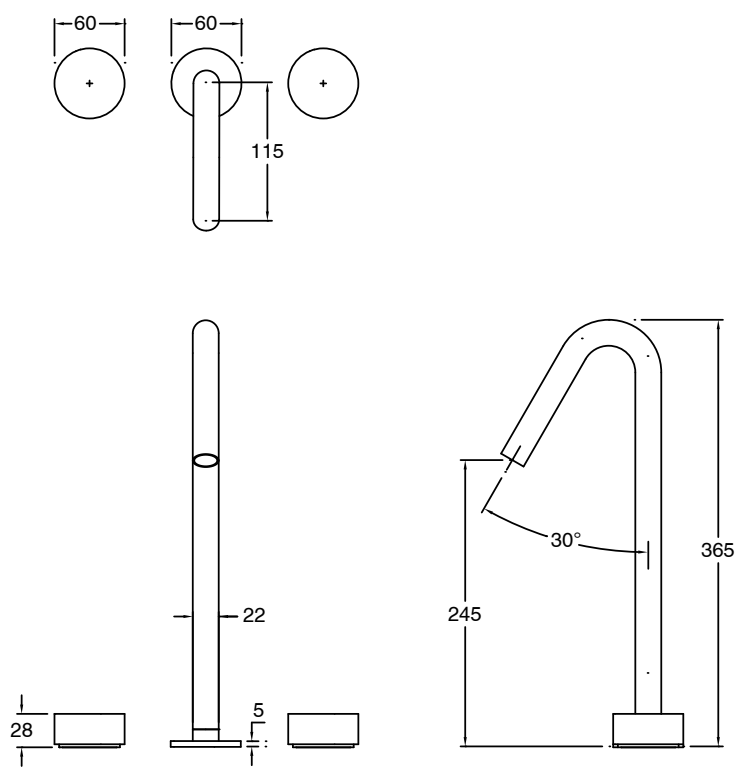

SUSSEX

Sussex Pure Vessel Basin Set with Diamond Textured Handles PVD Matte Black (5 Star)

9511320

SPECIFICATIONS

Recommended Use	Residential;Commercial
Colour Finish	Matte Black
Primary Material	DR Brass
Recommended Pressure Range	150 - 500 kPa as per AS3500
Max Continuous Working Temperature (deg C)	65
Min Continuous Working Temperature (deg C)	1

WARRANTY

Residential Use (Years)	40
Commercial Use (Years)	10

Please refer to Sussex Warranty page for full Terms and Conditions

Dimensions are nominal measurements only.

CLEANING RECOMMENDATIONS:

We recommend the use of soapy water or approved cleaners. This product should not be cleaned with abrasive materials. Damage caused by any improper treatment is not covered by the product warranty. Refer to Warranty Conditions

Disclaimer: Products in this specification manual must by regulation be installed by licensed and registered trade people. The manufacturer/distributor reserves the right to vary specifications or delete models from their range without prior notification. Dimensions are nominal measurements only. Dimensions and set-outs listed are correct at time of publication however the manufacturer/distributor takes no responsibility for printing errors.

Published 01/04/2026

To see the complete Sussex range go to www.reece.com.au