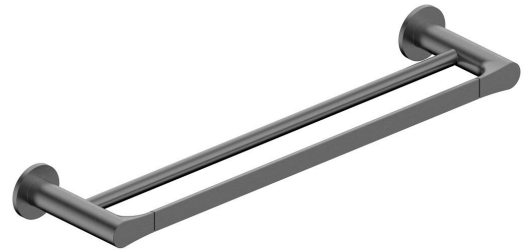

# mizu

## Mizu Silk Double Towel Rail 750mm Brushed Gunmetal

9511269

| SPECIFICATIONS  |                        |
|---|------------------------|
| Recommended Use   | Residential;Commercial |
| Colour Finish   | Brushed Gunmetal       |
| Primary Material  | Zinc                   |
| WARRANTY  |                        |
| Residential & Commercial Use (Years)                                    | 25                     |
| Spare Parts & Labour (Years)  | 1                      |
| <i>Please refer to Mizu Warranty page for full Terms and Conditions</i> |                        |