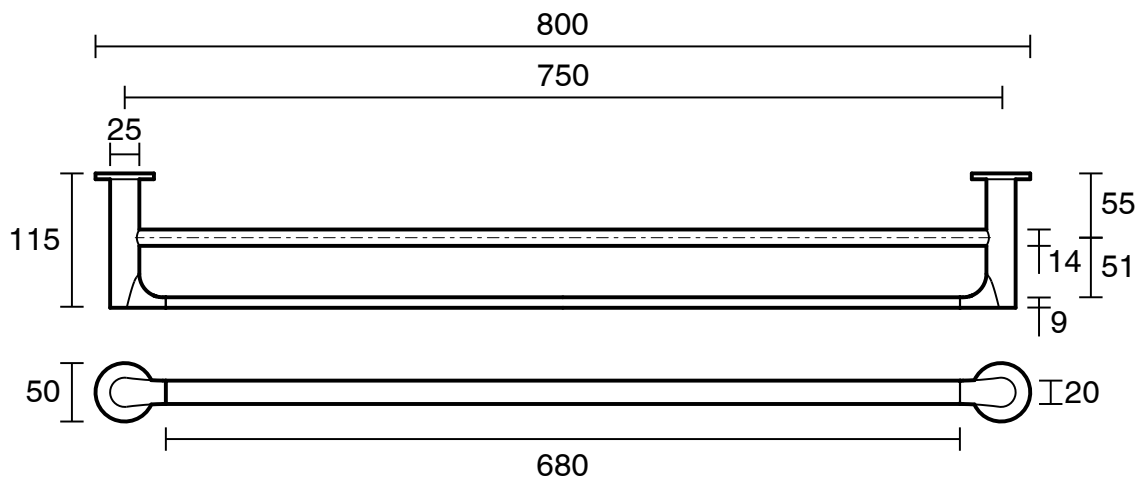

## Mizu Silk Double Towel Rail 750mm Brushed Gunmetal

9511269

| SPECIFICATIONS  |                        |
|---|------------------------|
| Recommended Use   | Residential;Commercial |
| Colour Finish   | Brushed Gunmetal       |
| Primary Material  | Zinc                   |
| WARRANTY  |                        |
| Residential & Commercial Use (Years)                                    | 25                     |
| Spare Parts & Labour (Years)  | 1                      |
| <i>Please refer to Mizu Warranty page for full Terms and Conditions</i> |                        |

Dimensions are nominal measurements only.