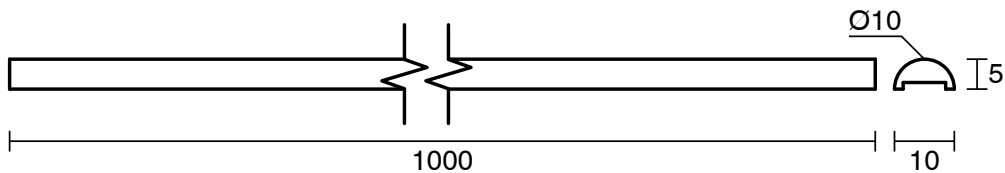

KADO

Kado Lux Shower Screen Water Bar 1000mm Brushed Nickel

1705980

SPECIFICATIONS	
Recommended Use	Residential;Commercial
Colour Finish	Brushed Nickel
Primary Material	Aluminium
Mounting	Floor;Product Surface
WARRANTY	
Residential & Commercial Use (Years)	25
Spare Parts & Labour (Years)	1
<i>Please refer to Kado Warranty Page for full Terms and Conditions</i>	