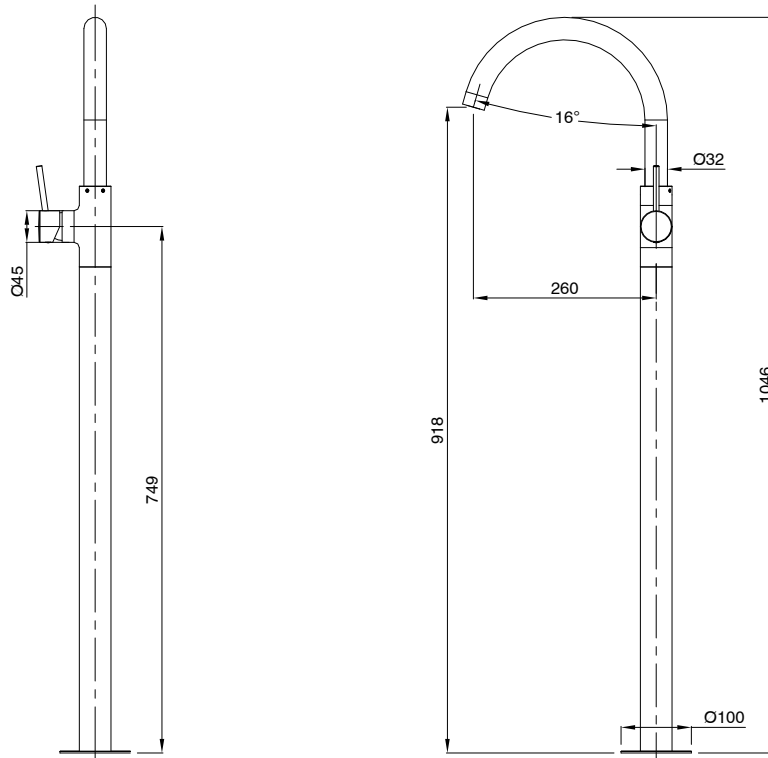

mizu

Mizu Drift MK2 Floor Mounted Bath Mixer Trim Set Only Matte Black

9509532

SPECIFICATIONS

Recommended Use	Residential;Commercial
Colour Finish	Matte Black
Primary Material	DR Brass
Recommended Pressure Range	150 - 500 kPa as per AS3500
Max Continuous Working Temperature (deg C)	70
Min Continuous Working Temperature (deg C)	5

WARRANTY

Residential & Commercial Use (Years)	25
Spare Parts & Labour (Years)	1

Please refer to Mizu Warranty page for full Terms and Conditions

Dimensions are nominal measurements only.

CLEANING RECOMMENDATIONS:

We recommend the use of soapy water or approved cleaners. This product should not be cleaned with abrasive materials. Damage caused by any improper treatment is not covered by the product warranty. Refer to Warranty Conditions

Disclaimer: Products in this specification manual must by regulation be installed by licensed and registered trade people. The manufacturer/distributor reserves the right to vary specifications or delete models from their range without prior notification. Dimensions are nominal measurements only. Dimensions and set-outs listed are correct at time of publication however the manufacturer/distributor takes no responsibility for printing errors.

Published 01/04/2026

To see the complete Mizu range go to www.reece.com.au

WaterMark
AS/NZS 3718
WM-022094