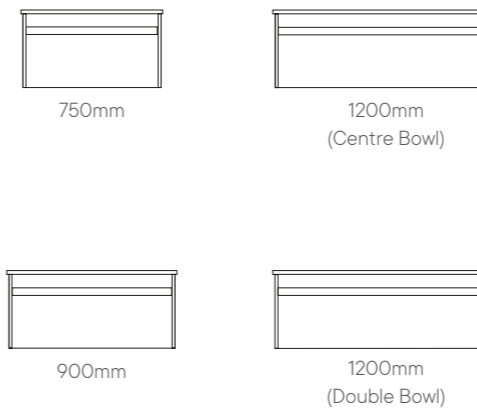

Single

Twin

Ensuite

Mini

Domaine Ensuite 600mm Wall Hung Vanity

Domaine Single 1200mm Bright White Cherry Pie® top

Domaine Single 1200mm Baroque Timberland cabinet finish

Domaine Single 1200mm Matte White Mineral Cast Console basin

Single

A sleek, linear single drawer vanity.
Minimalist design meets clever storage.

Wall Hung – 400mm Cabinet Height

Features

- Available as wall hung only
- Single all drawer design
- Soft-close drawer
- Finger pull drawer
- Mineral Cast Matte
Consoles available with
or without taphole