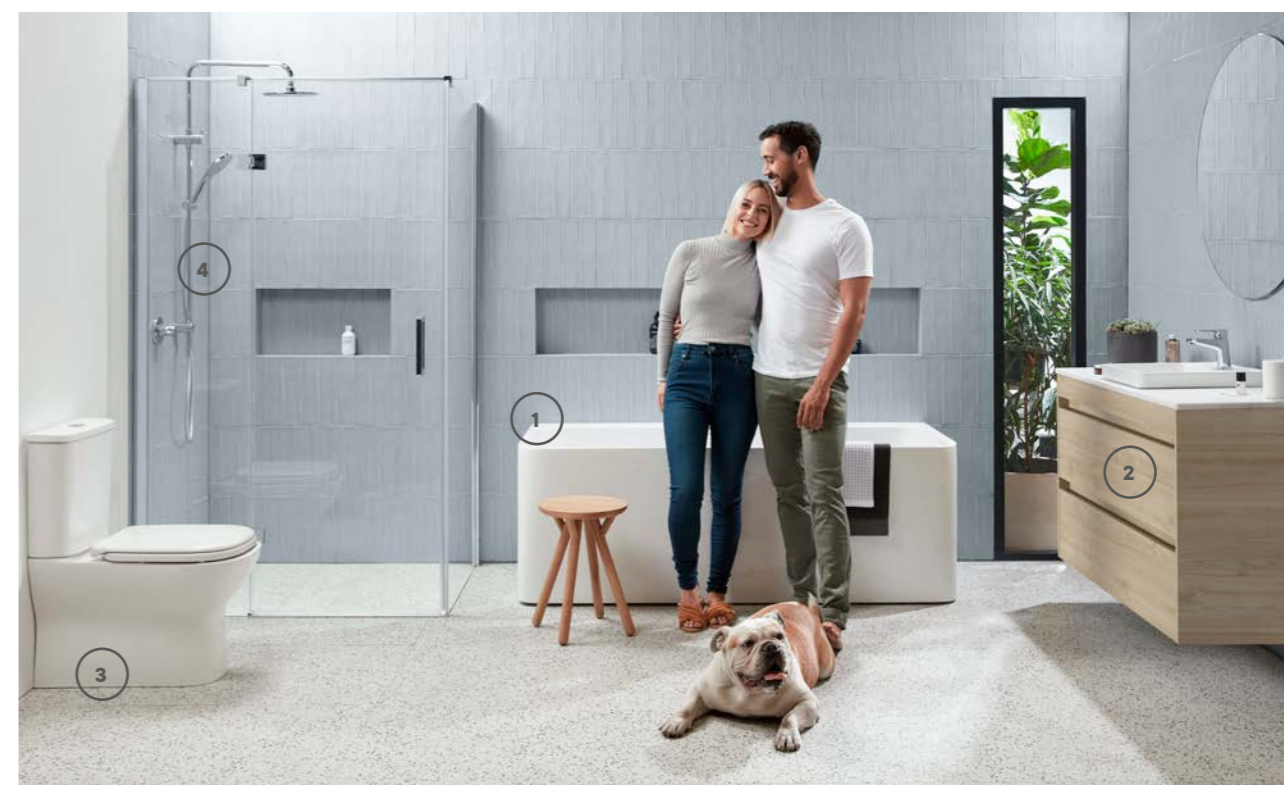

Sacha Sam Frank

- 1 **Domaine Back to Wall Freestanding Bath**
- 2 **Domaine Twin Vanity**
- 3 **Domaine Rimless Close Coupled Back to Wall Toilet Suite**
- 4 **Domaine Twin Shower**

“We wanted a really modern look and we didn't want to compromise on that. Plus we wanted a few little luxuries as well. This bathroom fits the way we live and feels like it was made for us. We're really proud of what we've been able to create.”