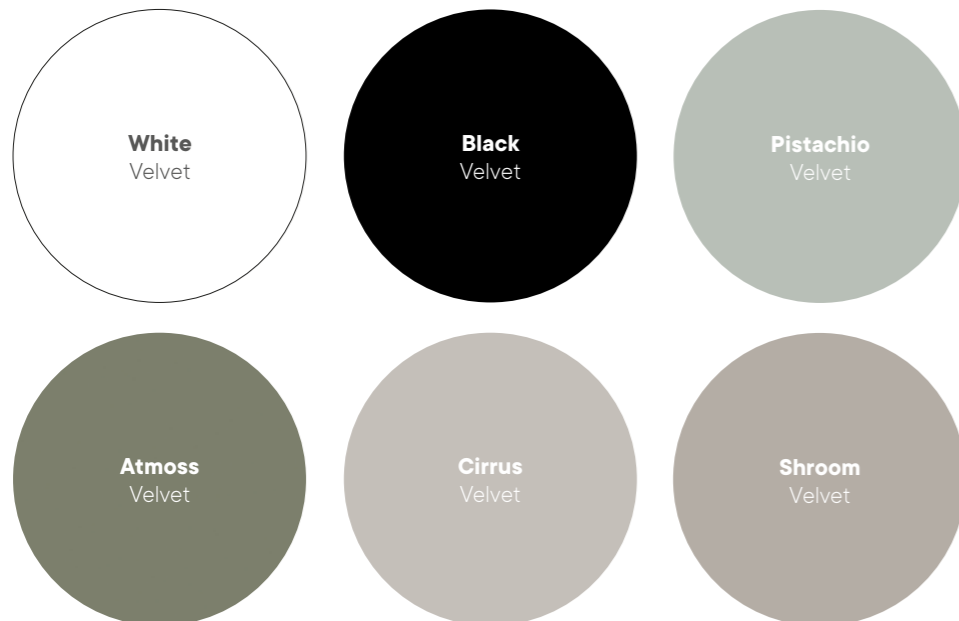

Gloss Mineral Cast (50mm)

Cherry Pie® Solid Surface Top (20mm)

See page 19 for colour options

Sizes

400mm

Please note the diagrams on this page are a basic reference of size and configuration only. For complete technical specifications please refer to the Reece website.

Vanity Cabinet Finishes

Textured Woodgrain Finishes

Velvet Finishes

Benchttop Finishes

Cherry Pie® Premium Solid Surface (20mm)

Ceramic Console Basin

Mineral Cast Basin

Disclaimer: Due to limitations in the printing process the colours in this brochure are a guide only. We recommend basing your selection on a physical colour sample, to see colour samples please visit your local Reece showroom.