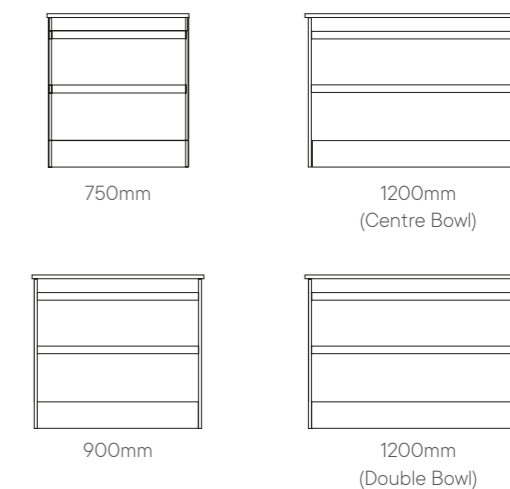

Top

- Gloss or Matte Ceramic (15mm)
- Gloss or Matte Mineral Cast
(15mm)
- Cherry Pie® Top Solid Surface
Top (20mm)
- See page 19 for colour options

Sizes

- 750mm** - Centre
- 900mm** - Centre
- 1200mm** - Centre
- 1200mm** - Double

Please note the diagrams on this page are a basic reference of size and configuration only.
For complete technical specifications please refer to the Reece website.

Domaine Twin 1200mm Wall Hung Gloss Mineral Cast, Ranfurly Timberland cabinet finish

Domaine Twin 1200mm Wall Hung, Bright White Cherry Pie® top

Domaine Twin 1200mm Wall Hung, fresh white interiors

Twin

A clean design with a double drawer configuration perfect for maximising concealed storage for the whole family.

Wall Hung – 650mm Cabinet Height

Floor Mounted – 800mm Cabinet Height

Features

- Available in wall hung or floor mounted
- Double all drawer design
- Soft-close drawers
- Finger pull drawer
- Mineral Cast Matte Consoles available with or without taphole