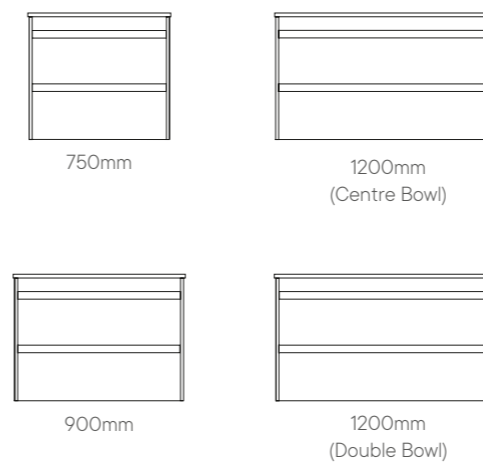

Top

- Gloss or Matte Ceramic (15mm)
- Gloss or Matte Mineral Cast
(15mm)
- Cherry Pie® Top Solid Surface
Top (20mm)
- See page 19 for colour options

Sizes

- 750mm** - Centre
- 900mm** - Centre
- 1200mm** - Centre
- 1200mm** - Double

Please note the diagrams on this page are a basic reference of size and configuration only.
For complete technical specifications please refer to the Reece website.

Domaine Twin 1200mm Wall Hung Gloss Mineral Cast, Ranfurly Timberland cabinet finish

Domaine Twin 1200mm Wall Hung, Bright White Cherry Pie® top

Domaine Twin 1200mm Wall Hung, fresh white interiors

Twin

A clean design with a double drawer configuration perfect for maximising concealed storage for the whole family.

Wall Hung – 650mm Cabinet Height

Floor Mounted – 800mm Cabinet Height

Features

- Available in wall hung or floor mounted
- Double all drawer design
- Soft-close drawers
- Finger pull drawer
- Mineral Cast Matte Consoles available with or without taphole