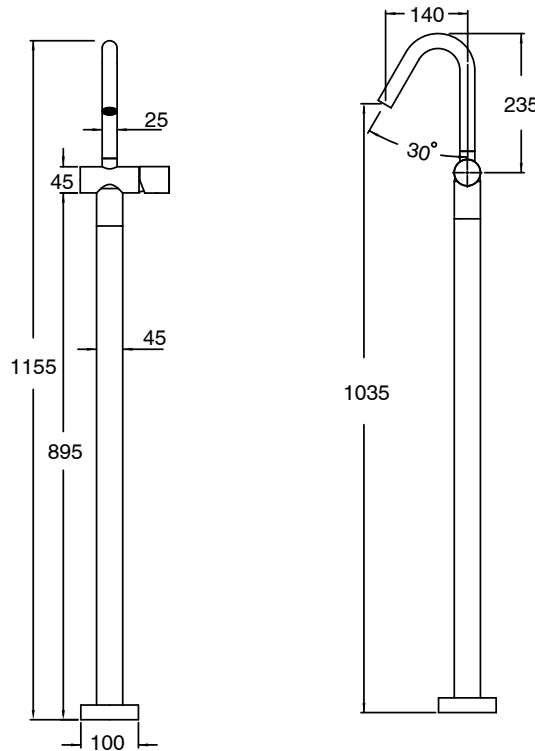

SUSSEX

Sussex Pure Floor Mounted Basin Mixer with Diamond Textured Handles Trimset
PVD Matte Black (5 Star) Lead Free
49854

SPECIFICATIONS	
Recommended Use	Residential;Commercial
Colour Finish	Matte Black
Primary Material	Lead Free Brass
Recommended Pressure Range	150 - 500 kPa as per AS3500
Max Continuous Working Temperature (deg C)	65
Min Continuous Working Temperature (deg C)	1
WARRANTY	
Residential Use (Years)	40
Commercial Use (Years)	10
<i>Please refer to Sussex Warranty page for full Terms and Conditions</i>	

Disclaimer: Products in this specification manual must by regulation be installed by licensed and registered trade people. The manufacturer/distributor reserves the right to vary specifications or delete models from their range without prior notification. Dimensions are nominal measurements only. Dimensions and set-outs listed are correct at time of publication however the manufacturer/distributor takes no responsibility for printing errors.