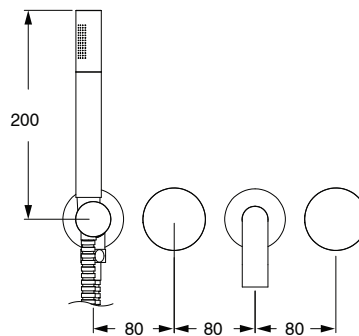

## Sussex Pure Progressive Bath Mixer Tap System 160mm with Handshower Right Hand Chrome (3 Star) 2299460

SPECIFICATIONS	
Recommended Use	Residential;Commercial
Colour Finish	Polished Chrome
Primary Material	DR Brass
Recommended Pressure Range	150 - 500 kPa as per AS3500
Max Continuous Working Temperature (deg C)	65
Min Continuous Working Temperature (deg C)	1
WARRANTY	
Residential Use (Years)	40
Commercial Use (Years)	10
<i>Please refer to Sussex Warranty page for full Terms and Conditions</i>	

Dimensions are nominal measurements only.