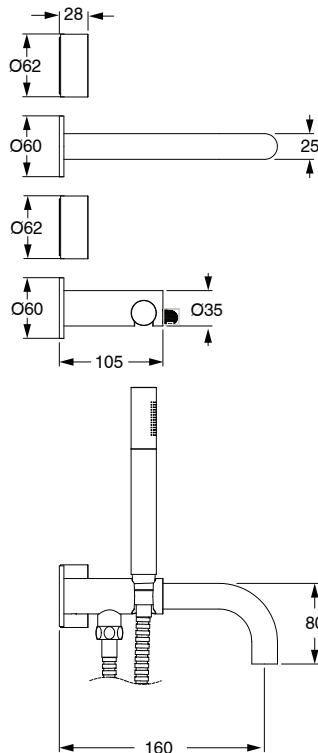

## Sussex Pure Progressive Bath Mixer Tap System 160mm with Handshower Right Hand Chrome (3 Star) 2299460

SPECIFICATIONS	
Recommended Use	Residential;Commercial
Colour Finish	Polished Chrome
Primary Material	DR Brass
Recommended Pressure Range	150 - 500 kPa as per AS3500
Max Continuous Working Temperature (deg C)	65
Min Continuous Working Temperature (deg C)	1
WARRANTY	
Residential Use (Years)	40
Commercial Use (Years)	10
<i>Please refer to Sussex Warranty page for full Terms and Conditions</i>	

Dimensions are nominal measurements only.