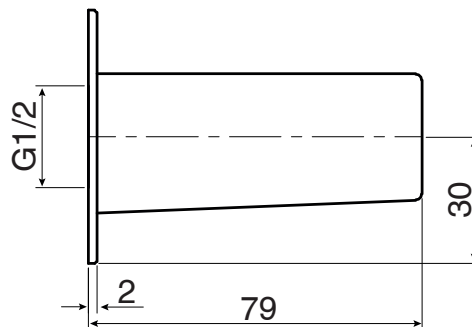

mizu

Mizu Bloc MK2 Waterfall Bath Outlet Matte Black

9508091

SPECIFICATIONS

Recommended Use	Residential;Commercial
Colour Finish	Matte Black
Primary Material	DR Brass
Recommended Pressure Range	150 - 500 kPa as per AS3500
Max Continuous Working Temperature (deg C)	80
Min Continuous Working Temperature (deg C)	5

WARRANTY

Residential & Commercial Use (Years)	25
Spare Parts & Labour (Years)	1

Please refer to Mizu Warranty page for full Terms and Conditions

Dimensions are nominal measurements only.

CLEANING RECOMMENDATIONS:

We recommend the use of soapy water or approved cleaners. This product should not be cleaned with abrasive materials. Damage caused by any improper treatment is not covered by the product warranty. Refer to Warranty Conditions

Disclaimer: Products in this specification manual must by regulation be installed by licensed and registered trade people. The manufacturer/distributor reserves the right to vary specifications or delete models from their range without prior notification. Dimensions are nominal measurements only. Dimensions and set-outs listed are correct at time of publication however the manufacturer/distributor takes no responsibility for printing errors.

Published 01/04/2026

To see the complete Mizu range go to www.reece.com.au

WaterMark
AS/NZS 3718
WM-022094