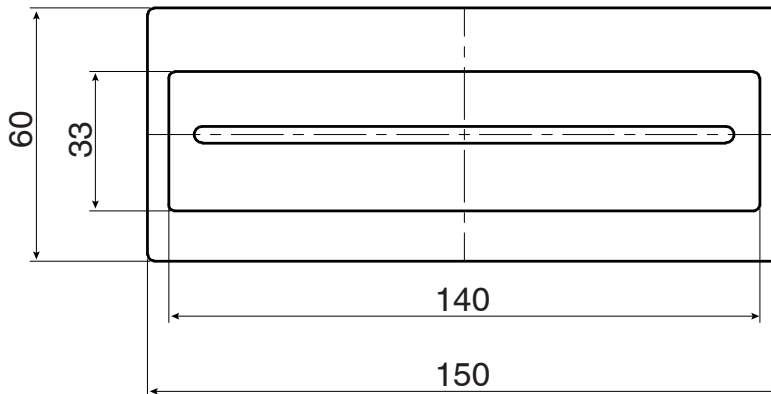

mizu

Mizu Bloc MK2 Waterfall Bath Outlet Matte Black

9508091

SPECIFICATIONS

Recommended Use	Residential;Commercial
Colour Finish	Matte Black
Primary Material	DR Brass
Recommended Pressure Range	150 - 500 kPa as per AS3500
Max Continuous Working Temperature (deg C)	80
Min Continuous Working Temperature (deg C)	5

WARRANTY

Residential & Commercial Use (Years)	25
Spare Parts & Labour (Years)	1

Please refer to Mizu Warranty page for full Terms and Conditions

Dimensions are nominal measurements only.

CLEANING RECOMMENDATIONS:

We recommend the use of soapy water or approved cleaners. This product should not be cleaned with abrasive materials. Damage caused by any improper treatment is not covered by the product warranty. Refer to Warranty Conditions

Disclaimer: Products in this specification manual must by regulation be installed by licensed and registered trade people. The manufacturer/distributor reserves the right to vary specifications or delete models from their range without prior notification. Dimensions are nominal measurements only. Dimensions and set-outs listed are correct at time of publication however the manufacturer/distributor takes no responsibility for printing errors.

Published 01/04/2026

To see the complete Mizu range go to www.reece.com.au

WaterMark
AS/NZS 3718
WM-022094