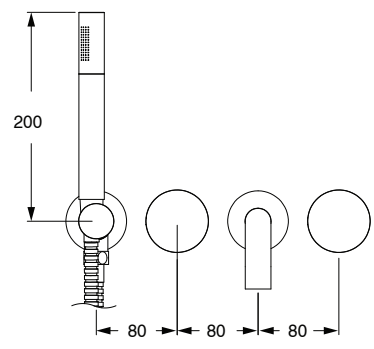

SUSSEX

Sussex Pure Progressive Bath Mixer System 250mm with Handshower Right Hand with Diamond Textured Handles PVD Matte Black (3 Star) Lead Free 50197

SPECIFICATIONS	
Recommended Use	Residential;Commercial
Colour Finish	Matte Black
Primary Material	Lead Free Brass
Recommended Pressure Range	150 - 500 kPa as per AS3500
Max Continuous Working Temperature (deg C)	65
Min Continuous Working Temperature (deg C)	1
WARRANTY	
Residential Use (Years)	40
Commercial Use (Years)	10
<i>Please refer to Sussex Warranty page for full Terms and Conditions</i>	

Disclaimer: Products in this specification manual must by regulation be installed by licensed and registered trade people. The manufacturer/distributor reserves the right to vary specifications or delete models from their range without prior notification. Dimensions are nominal measurements only. Dimensions and set-outs listed are correct at time of publication however the manufacturer/distributor takes no responsibility for printing errors.