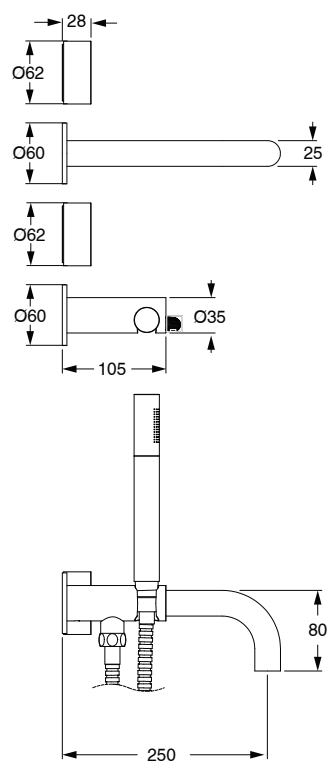

SUSSEX

Sussex Pure Progressive Bath Mixer System 250mm with Handshower Right Hand with Diamond Textured Handles PVD Matte Black (3 Star) Lead Free 50197

SPECIFICATIONS	
Recommended Use	Residential;Commercial
Colour Finish	Matte Black
Primary Material	Lead Free Brass
Recommended Pressure Range	150 - 500 kPa as per AS3500
Max Continuous Working Temperature (deg C)	65
Min Continuous Working Temperature (deg C)	1
WARRANTY	
Residential Use (Years)	40
Commercial Use (Years)	10
<i>Please refer to Sussex Warranty page for full Terms and Conditions</i>	