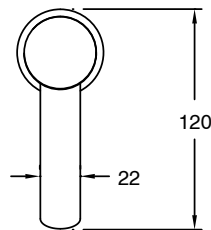

SUSSEX

Sussex Pure Basin Mixer Tap Matte Black (6 Star)

2281216

SPECIFICATIONS	
Recommended Use	Residential;Commercial
Colour Finish	Matte Black
Primary Material	DR Brass
Recommended Pressure Range	150 - 500 kPa as per AS3500
Max Continuous Working Temperature (deg C)	65
Min Continuous Working Temperature (deg C)	1
WARRANTY	
Residential Use (Years)	40
Commercial Use (Years)	10
<i>Please refer to Sussex Warranty page for full Terms and Conditions</i>	

Disclaimer: Products in this specification manual must by regulation be installed by licensed and registered trade people. The manufacturer/distributor reserves the right to vary specifications or delete models from their range without prior notification. Dimensions are nominal measurements only. Dimensions and set-outs listed are correct at time of publication however the manufacturer/distributor takes no responsibility for printing errors.