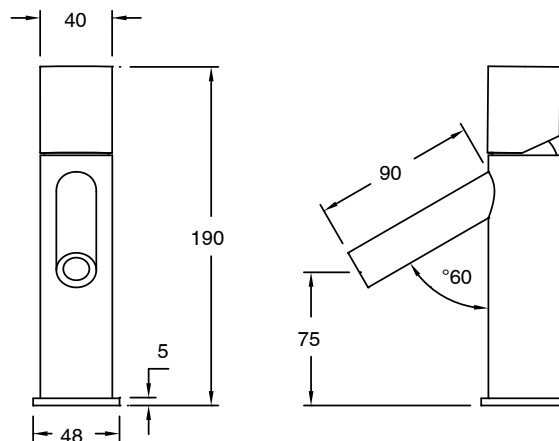

SUSSEX

Sussex Pure Basin Mixer Tap Matte Black (6 Star)

2281216

SPECIFICATIONS	
Recommended Use	Residential;Commercial
Colour Finish	Matte Black
Primary Material	DR Brass
Recommended Pressure Range	150 - 500 kPa as per AS3500
Max Continuous Working Temperature (deg C)	65
Min Continuous Working Temperature (deg C)	1
WARRANTY	
Residential Use (Years)	40
Commercial Use (Years)	10
<i>Please refer to Sussex Warranty page for full Terms and Conditions</i>	

Disclaimer: Products in this specification manual must by regulation be installed by licensed and registered trade people. The manufacturer/distributor reserves the right to vary specifications or delete models from their range without prior notification. Dimensions are nominal measurements only. Dimensions and set-outs listed are correct at time of publication however the manufacturer/distributor takes no responsibility for printing errors.