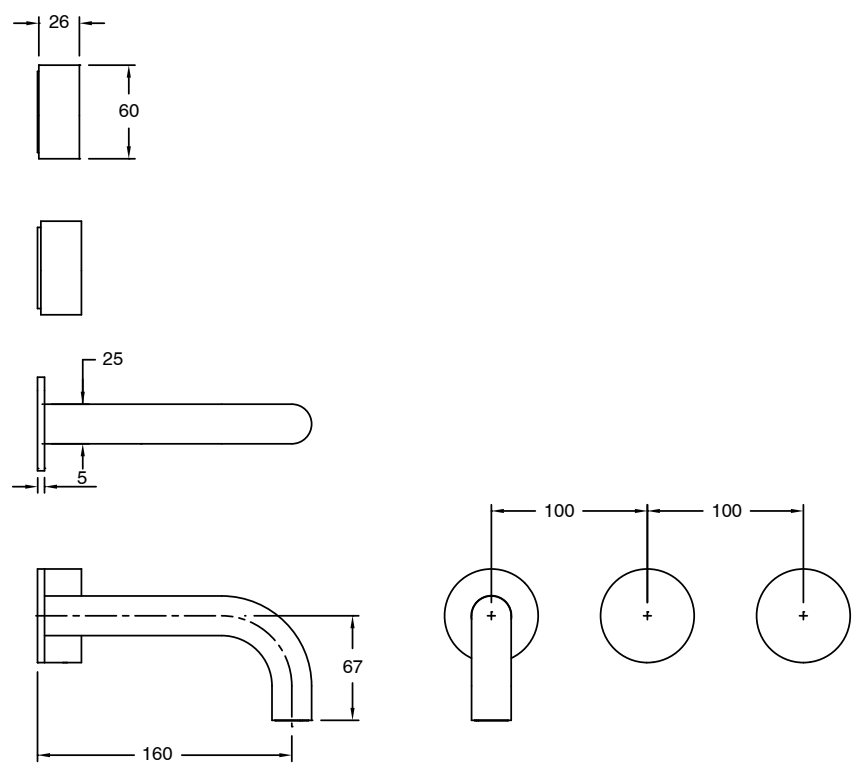

SUSSEX

Sussex Pure Wall Bath Hostess System 160mm PVD Matte Black Lead Free

46787

SPECIFICATIONS

Recommended Use	Residential;Commercial
Colour Finish	Matte Black
Primary Material	Lead Free Brass
Recommended Pressure Range	150 - 500 kPa as per AS3500
Max Continuous Working Temperature (deg C)	65
Min Continuous Working Temperature (deg C)	1

WARRANTY

Residential Use (Years)	40
Commercial Use (Years)	10

Please refer to Sussex Warranty page for full Terms and Conditions

Dimensions are nominal measurements only.

CLEANING RECOMMENDATIONS:

We recommend the use of soapy water or approved cleaners. This product should not be cleaned with abrasive materials. Damage caused by any improper treatment is not covered by the product warranty. Refer to Warranty Conditions

Disclaimer: Products in this specification manual must by regulation be installed by licensed and registered trade people. The manufacturer/distributor reserves the right to vary specifications or delete models from their range without prior notification. Dimensions are nominal measurements only. Dimensions and set-outs listed are correct at time of publication however the manufacturer/distributor takes no responsibility for printing errors.

Published 14/05/2026

To see the complete Sussex range go to www.reece.com.au