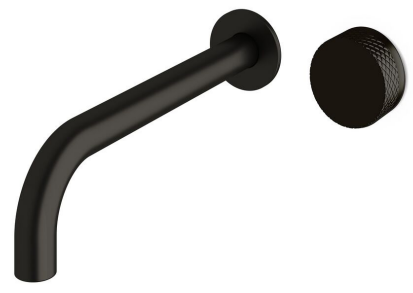

SUSSEX

**Sussex Pure Progressive Wall Bath Mixer System 250mm with Diamond Textured Handles
PVD Matte Black Lead Free
50077**

SPECIFICATIONS

Recommended Use	Residential;Commercial
Colour Finish	Matte Black
Primary Material	Lead Free Brass
Recommended Pressure Range	150 - 500 kPa as per AS3500
Max Continuous Working Temperature (deg C)	65
Min Continuous Working Temperature (deg C)	1

WARRANTY

Residential Use (Years)	40
Commercial Use (Years)	10

Please refer to Sussex Warranty page for full Terms and Conditions

Dimensions are nominal measurements only.

CLEANING RECOMMENDATIONS:

We recommend the use of soapy water or approved cleaners. This product should not be cleaned with abrasive materials. Damage caused by any improper treatment is not covered by the product warranty. Refer to Warranty Conditions

Disclaimer: Products in this specification manual must by regulation be installed by licensed and registered trade people. The manufacturer/distributor reserves the right to vary specifications or delete models from their range without prior notification. Dimensions are nominal measurements only. Dimensions and set-outs listed are correct at time of publication however the manufacturer/distributor takes no responsibility for printing errors.

Published 14/05/2026

To see the complete Sussex range go to www.reece.com.au