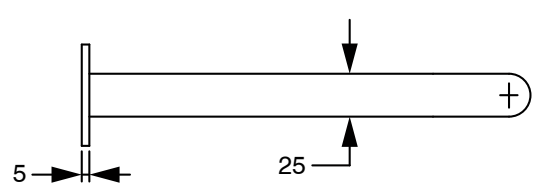

SUSSEX

**Sussex Pure Progressive Wall Bath Mixer System 250mm with Diamond Textured Handles
PVD Matte Black Lead Free
50077**

SPECIFICATIONS

Recommended Use	Residential;Commercial
Colour Finish	Matte Black
Primary Material	Lead Free Brass
Recommended Pressure Range	150 - 500 kPa as per AS3500
Max Continuous Working Temperature (deg C)	65
Min Continuous Working Temperature (deg C)	1

WARRANTY

Residential Use (Years)	40
Commercial Use (Years)	10

Please refer to Sussex Warranty page for full Terms and Conditions

Dimensions are nominal measurements only.

CLEANING RECOMMENDATIONS:

We recommend the use of soapy water or approved cleaners. This product should not be cleaned with abrasive materials. Damage caused by any improper treatment is not covered by the product warranty. Refer to Warranty Conditions

Disclaimer: Products in this specification manual must by regulation be installed by licensed and registered trade people. The manufacturer/distributor reserves the right to vary specifications or delete models from their range without prior notification. Dimensions are nominal measurements only. Dimensions and set-outs listed are correct at time of publication however the manufacturer/distributor takes no responsibility for printing errors.

Published 14/05/2026

To see the complete Sussex range go to www.reece.com.au