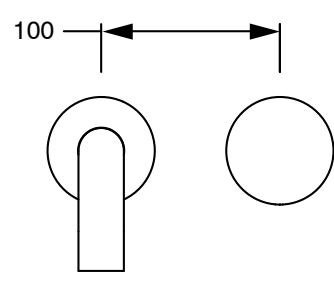

SUSSEX

**Sussex Pure Progressive Wall Bath Mixer System 250mm with Diamond Textured Handles
PVD Matte Black Lead Free
50077**

SPECIFICATIONS

Recommended Use	Residential;Commercial
Colour Finish	Matte Black
Primary Material	Lead Free Brass
Recommended Pressure Range	150 - 500 kPa as per AS3500
Max Continuous Working Temperature (deg C)	65
Min Continuous Working Temperature (deg C)	1

WARRANTY

Residential Use (Years)	40
Commercial Use (Years)	10

Please refer to Sussex Warranty page for full Terms and Conditions

Dimensions are nominal measurements only.

CLEANING RECOMMENDATIONS:

We recommend the use of soapy water or approved cleaners. This product should not be cleaned with abrasive materials. Damage caused by any improper treatment is not covered by the product warranty. Refer to Warranty Conditions

Disclaimer: Products in this specification manual must by regulation be installed by licensed and registered trade people. The manufacturer/distributor reserves the right to vary specifications or delete models from their range without prior notification. Dimensions are nominal measurements only. Dimensions and set-outs listed are correct at time of publication however the manufacturer/distributor takes no responsibility for printing errors.

Published 14/05/2026

To see the complete Sussex range go to www.reece.com.au