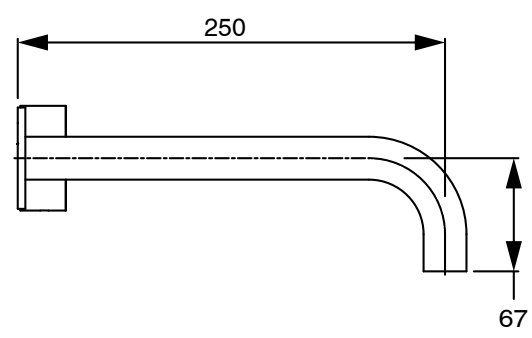

SUSSEX

**Sussex Pure Progressive Wall Bath Mixer System 250mm with Diamond Textured Handles
PVD Matte Black Lead Free
50077**

SPECIFICATIONS

Recommended Use	Residential;Commercial
Colour Finish	Matte Black
Primary Material	Lead Free Brass
Recommended Pressure Range	150 - 500 kPa as per AS3500
Max Continuous Working Temperature (deg C)	65
Min Continuous Working Temperature (deg C)	1

WARRANTY

Residential Use (Years)	40
Commercial Use (Years)	10

Please refer to Sussex Warranty page for full Terms and Conditions

Dimensions are nominal measurements only.

CLEANING RECOMMENDATIONS:

We recommend the use of soapy water or approved cleaners. This product should not be cleaned with abrasive materials. Damage caused by any improper treatment is not covered by the product warranty. Refer to Warranty Conditions

Disclaimer: Products in this specification manual must by regulation be installed by licensed and registered trade people. The manufacturer/distributor reserves the right to vary specifications or delete models from their range without prior notification. Dimensions are nominal measurements only. Dimensions and set-outs listed are correct at time of publication however the manufacturer/distributor takes no responsibility for printing errors.

Published 14/05/2026

To see the complete Sussex range go to www.reece.com.au