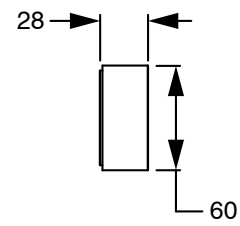

SUSSEX

**Sussex Pure Progressive Wall Bath Mixer System 250mm with Diamond Textured Handles
PVD Matte Black Lead Free
50077**

SPECIFICATIONS

Recommended Use	Residential;Commercial
Colour Finish	Matte Black
Primary Material	Lead Free Brass
Recommended Pressure Range	150 - 500 kPa as per AS3500
Max Continuous Working Temperature (deg C)	65
Min Continuous Working Temperature (deg C)	1

WARRANTY

Residential Use (Years)	40
Commercial Use (Years)	10

Please refer to Sussex Warranty page for full Terms and Conditions