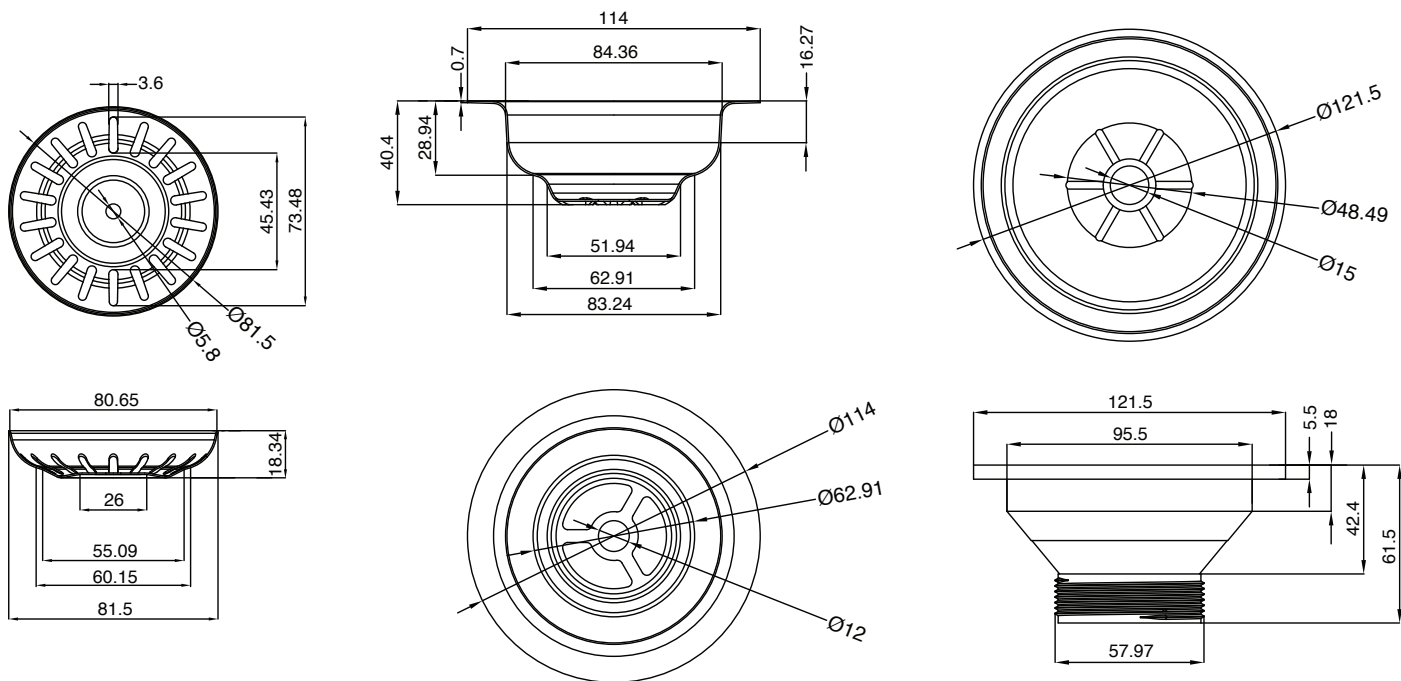

Memo Basket Plug & Waste 90mm x 50mm (Suits Stainless Steel Sinks) Stainless Steel

2402728

SPECIFICATIONS

Recommended Use	Residential;Commercial
Material	Stainless Steel (304 Grade)
Colour	Stainless Steel
Finish	Satin
Size	90mm x 50mm

Suitable for This waste is suitable for stainless steel sinks

WARRANTY

Spare Parts & Labour (Years)	1
------------------------------	---

Please refer to Memo Warranty Page for full Terms and Conditions

Dimensions are nominal measurements only.