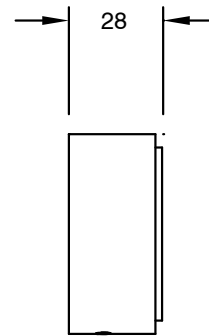

SUSSEX

Sussex Pure Wall Top Assembly Taps with Cirque Textured Handles Chrome

2224566

SPECIFICATIONS

Recommended Use	Residential;Commercial
Colour Finish	Polished Chrome
Primary Material	DR Brass
Recommended Pressure Range	150 - 500 kPa as per AS3500
Max Continuous Working Temperature (deg C)	65
Min Continuous Working Temperature (deg C)	1

WARRANTY

Residential Use (Years)	40
Commercial Use (Years)	10

Please refer to Sussex Warranty page for full Terms and Conditions

Dimensions are nominal measurements only.

CLEANING RECOMMENDATIONS:

We recommend the use of soapy water or approved cleaners. This product should not be cleaned with abrasive materials. Damage caused by any improper treatment is not covered by the product warranty. Refer to Warranty Conditions

Disclaimer: Products in this specification manual must by regulation be installed by licensed and registered trade people. The manufacturer/distributor reserves the right to vary specifications or delete models from their range without prior notification. Dimensions are nominal measurements only. Dimensions and set-outs listed are correct at time of publication however the manufacturer/distributor takes no responsibility for printing errors.

Published 09/04/2026

To see the complete Sussex range go to www.reece.com.au