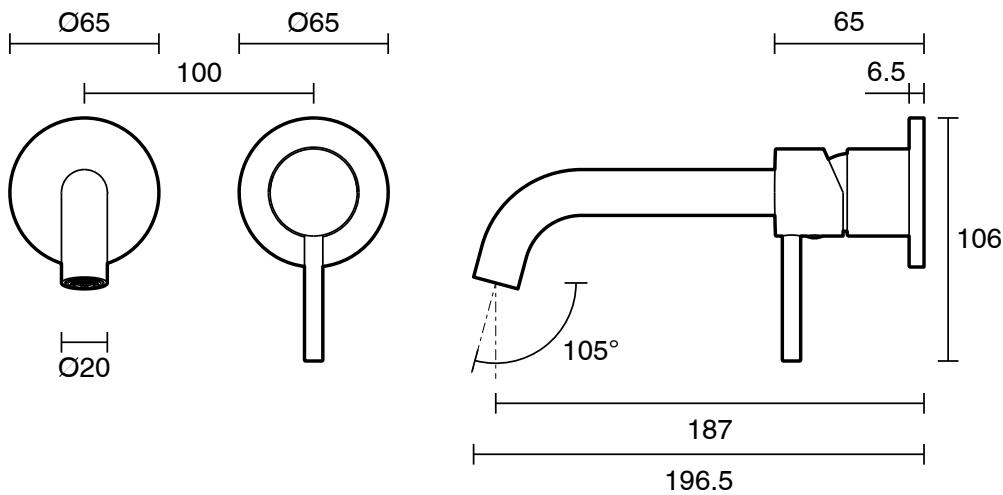

mizu

Mizu Drift Wall Basin / Bath Mixer Set with Curved Spout 2 Piece Kit Matte Black (6 Star) Lead Free

2267373

SPECIFICATIONS	
Recommended Use	Residential;Commercial
Colour Finish	Matte Black
Primary Material	Lead Free Brass
Recommended Pressure Range	150 - 500 kPa as per AS3500
Max Continuous Working Temperature (deg C)	70
Min Continuous Working Temperature (deg C)	5
WARRANTY	
Residential & Commercial Use (Years)	25
Spare Parts & Labour (Years)	1
<i>Please refer to Mizu Warranty page for full Terms and Conditions</i>	

Disclaimer: Products in this specification manual must by regulation be installed by licensed and registered trade people. The manufacturer/distributor reserves the right to vary specifications or delete models from their range without prior notification. Dimensions are nominal measurements only. Dimensions and set-outs listed are correct at time of publication however the manufacturer/distributor takes no responsibility for printing errors.