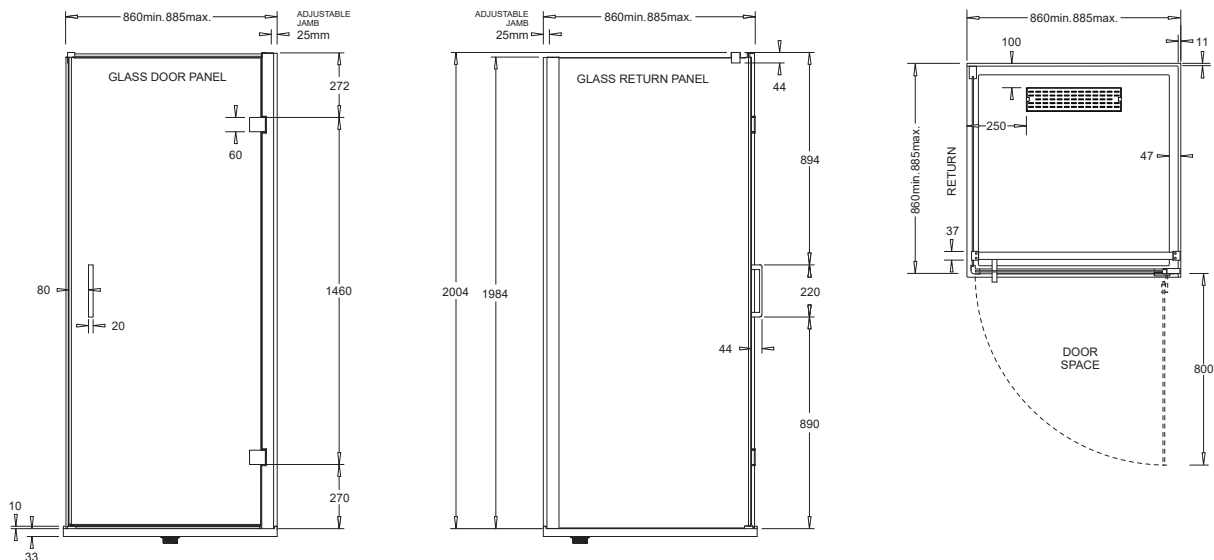

Posh Domaine MK2 900x900 Semi Frameless Left Hand Entry Base & Screen Only Shower System

2350285

SPECIFICATIONS	
Recommended Use	Residential;Commercial
Shower Screen Material	6mm Toughened Glass
Shower Base Material	Polymarble
Door Design	90° Hinged Swing Opening Door
Handle Type	Double Handle
Handle Colour	Silver Chrome
WARRANTY	
Residential & Commercial Use (Years)	7
Spare Parts & Labour (Years)	1
<i>Please refer to Posh Warranty Page for full Terms and Conditions</i>	