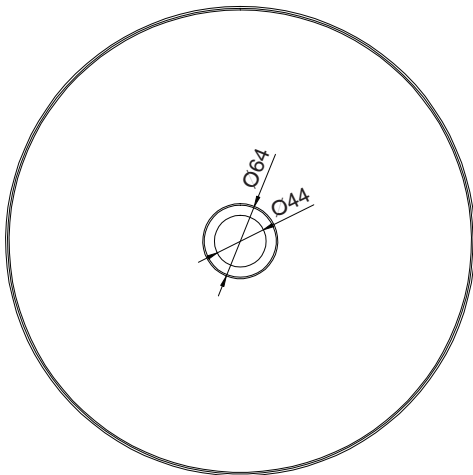

KADO

Kado Aspect Stainless Steel Basin Round 400mm with Plug & Waste Brushed Gold

1806088

SPECIFICATIONS

Recommended Use	Residential;Commercial
Material	Stainless Steel (304 Grade)
Basin Colour	Brushed Gold
Bowl Capacity	12 ltr
Weight	5.2 kg
Fixing	Waterproof silicone to the rim of basin and the benchtop
Taphole Configuration	No Taphole
Overflow Configuration	No Overflow
Plug & Waste Size	40mm
Plug & Waste	Included
Tapware	Sold Separately

WARRANTY

Residential & Commercial Use (Years)	25
Spare Parts & Labour (Years)	1

Please refer to Kado Warranty Page for full Terms and Conditions

Dimensions are nominal measurements only.

CLEANING RECOMMENDATIONS:

We recommend the use of soapy water or approved cleaners. This product should not be cleaned with abrasive materials. Damage caused by any improper treatment is not covered by the product warranty. Refer to Warranty Conditions

Disclaimer: Products in this specification manual must by regulation be installed by licensed and registered trade people. The manufacturer/distributor reserves the right to vary specifications or delete models from their range without prior notification. Dimensions are nominal measurements only. Dimensions and set-outs listed are correct at time of publication however the manufacturer/distributor takes no responsibility for printing errors.

Published 01/04/2026

To see the complete Kado range go to www.reece.com.au