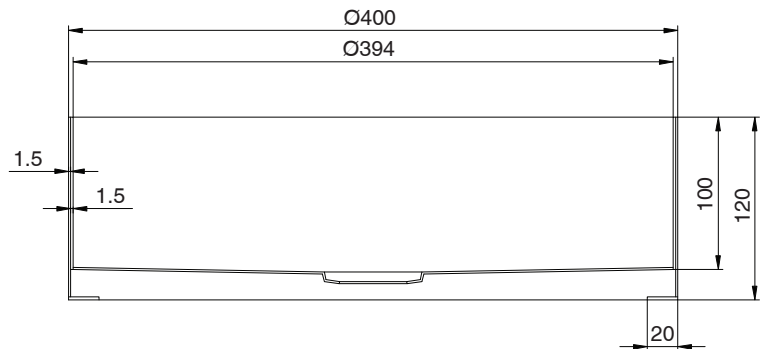

KADO

Kado Aspect Stainless Steel Basin Round 400mm with Plug & Waste Brushed Gold

1806088

SPECIFICATIONS

Recommended Use	Residential;Commercial
Material	Stainless Steel (304 Grade)
Basin Colour	Brushed Gold
Bowl Capacity	12 ltr
Weight	5.2 kg
Fixing	Waterproof silicone to the rim of basin and the benchtop
Taphole Configuration	No Taphole
Overflow Configuration	No Overflow
Plug & Waste Size	40mm
Plug & Waste	Included
Tapware	Sold Separately

WARRANTY

Residential & Commercial Use (Years)	25
Spare Parts & Labour (Years)	1

Please refer to Kado Warranty Page for full Terms and Conditions

Dimensions are nominal measurements only.

CLEANING RECOMMENDATIONS:

We recommend the use of soapy water or approved cleaners. This product should not be cleaned with abrasive materials. Damage caused by any improper treatment is not covered by the product warranty. Refer to Warranty Conditions

Disclaimer: Products in this specification manual must by regulation be installed by licensed and registered trade people. The manufacturer/distributor reserves the right to vary specifications or delete models from their range without prior notification. Dimensions are nominal measurements only. Dimensions and set-outs listed are correct at time of publication however the manufacturer/distributor takes no responsibility for printing errors.

Published 01/04/2026

To see the complete Kado range go to www.reece.com.au